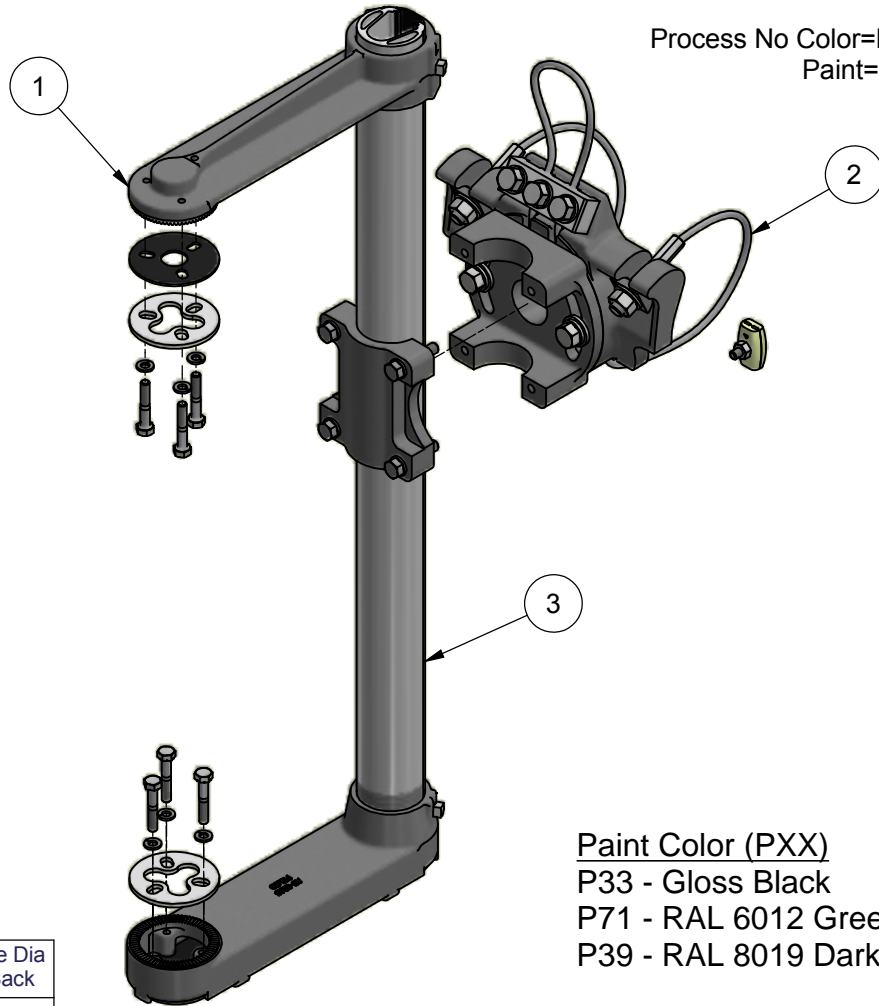

REF:

TITLE:
Astro-Brac Assy, 1-Way Galaxy, Galv Cable, Alum

PART NO.:
AG-0125

PART NO	
AG-0125-1-LL	-PXX
AG-0125-1-62	-PXX

Signal Section
 Cable Length
 Process No Color=PNC
 Paint=PXX

Paint Color (PXX)
 P33 - Gloss Black
 P71 - RAL 6012 Green
 P39 - RAL 8019 Dark Bronze

Cable Length	Max Pole Dia	Max Pole Dia w/ Ty-Back
62"	7.0"	4.5"
84"	10.5"	7.6"
96"	12.4"	9.6"
110"	14.6"	11.8"
120"	16.2"	13.4"
132"	18.2"	15.3"
144"	20.1"	17.2"
220"	32.2"	29.3"
280"	35.0"	35.0"

OPTIONS
Signal Section: 3 =46" Tube 4 =58" Tube 5 =74" Tube
Cable Length: Min 4.5" Pole Dia, See Chart for Max
SS=Stainless Upgrade
Paint

Note:
 1. Stainless cable on clamp kit.

ITEM	PART NUMBER	DESCRIPTION	QTY
1	AB-4005-PXX	Astro-Brac Arm Kit, 1-Way, 8-1/2" CTC, Stainless Slotted Washer, Alum	1
2	AB-3055-L-PXX	Astro-Brac Clamp Kit, Galaxy, Galv Cable, Alum	1
3	AB-2003-L-PXX	Gusseted Tube w/ PVC Insert, 1-1/2" TOE x Length, Alum	1