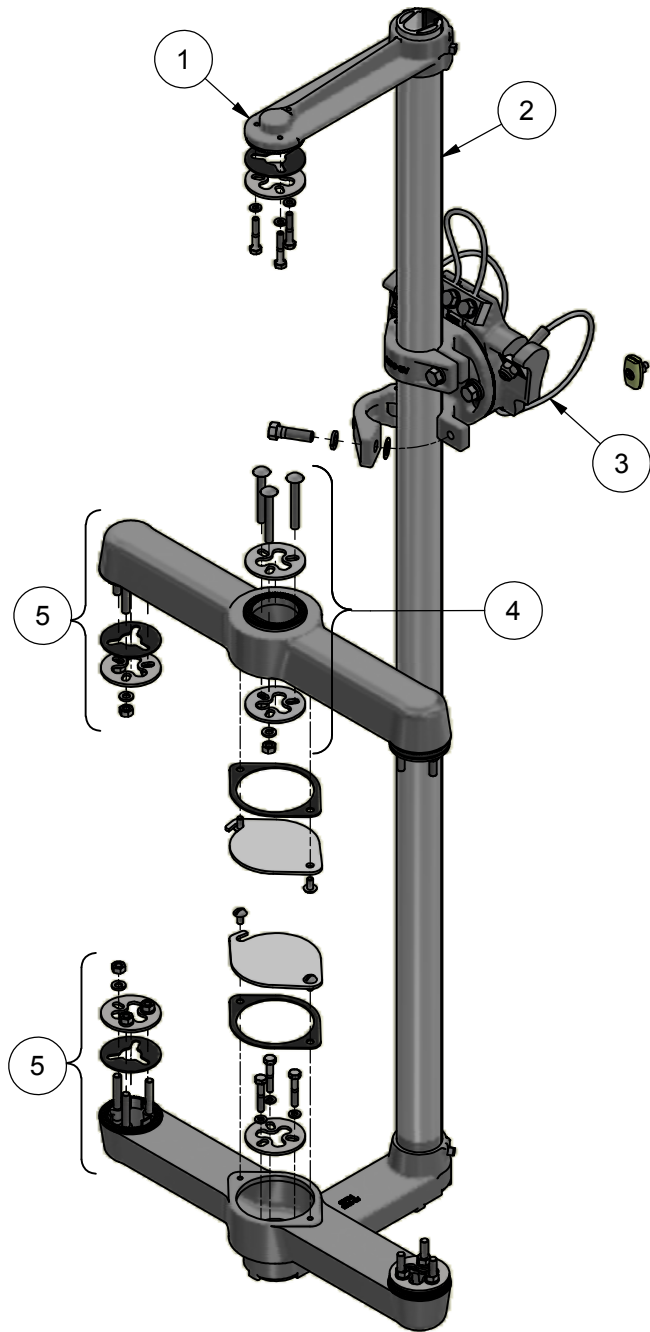

REF:

TITLE:
Astro-Brac Galaxy Assy for Cluster Mnt w/ Cast Uppers, 17" CTC, Cable Mount, Alum

PART NO.:
AG-0168

Example Part No.
AG-0168-62-PXX
AG-0168-62-SS-PXX

Cable Length
Stainless Upgrade
Process No Color=PNC
Paint=PXX

Paint Color (PXX)
P33 - Gloss Black
P71 - RAL 6012 Green
P39 - RAL 8019 Dark Bronze

Cable Length	Max Pole Dia	Max Pole Dia w/ Ty-Back
62"	7.0"	4.5"
84"	10.5"	7.6"
96"	12.4"	9.6"
110"	14.6"	11.8"
120"	16.2"	13.4"
132"	18.2"	15.3"
144"	20.1"	17.2"
220"	32.2"	29.3"
280"	35.0"	35.0"

Notes:

- Bracket will accommodate multiple configurations by moving the hardware kits.
- Stainless Upgrade=Stainless cable on clamp kit.

Options	
Cable Length:	Min 4.5" Pole Dia, See Chart for Max
SS=Stainless Upgrade	
Paint	

ITEM	PART NUMBER	DESCRIPTION	QTY
1	AB-4005-PXX	Astro-Brac Arm Kit, 1-Way, 8-1/2" CTC, Stainless Slotted Washer, Alum	1
2	AB-2003-58	Gusseted Tube w/ PVC Insert, 1-1/2" TOE x 58", Alum	1
3	AG-3055-L-GLV-PXX	Astro-Brac Clamp Kit, Galaxy Hinged, Galv Cable, Alum	1
4	SE-4112-SS	Hardware Kit, Signal-to-Signal, Stainless Slotted Washer & Stainless Hardware	1
5	SE-5059-PXX	Upper Arm Assy, Tri-Stud, 2-Way, 17" CTC, Alum	2