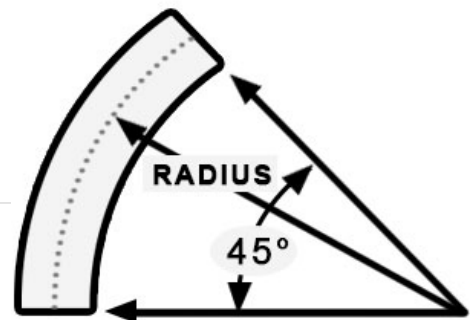

45° Split Sweeps

For making bends in the ground or for risers out of the ground.

CRS's SPLIT SWEEPS are industry leading sweeps manufactured from CRS's SPLIT CONDUIT. They are great for 45 degree turns in the ground or for 45 degree risers coming up out of the ground. Just as with the SPLIT CONDUIT, when snapped together, the unique interlocking design of the SPLIT SWEEPS creates a smooth, tight seal protecting the cable of fiber optics from weathering.

CRS's 45° SPLIT SWEEPS are ETL listed* and meet the standards and specifications of UL 651.

No tape, plastic or metal straps are needed to seal or provide extra strength to the SPLIT SWEEPS.

Please note that it is necessary to use CRS SPLIT COUPLINGS and/or SPLIT ADAPTER COUPLINGS to connect the sweeps to our SPLIT CONDUIT or to standard PVC pipe.

* The ETL listing does not apply to our Type C and 1 inch Sch. 40 products.

What is the difference between horizontal and vertical split sweeps?

SCH 40 24" RADIUS 45° SPLIT SWEEPS

	1" PART #	1.25" PART #	1.5" PART #	2" PART #	2.5" PART #	3" PART #	4" PART #	5" PART #	6" PART #
Horizontal	S1F24H45	S125F24H45	S15F24H45	S2F24H45	S25F24H45	S3F24H45	S4F24H45	N/A	N/A
Vertical	S1F24V45	S125F24V45	S15F24V45	S2F24V45	S25F24V45	S3F24V45	S4F24V45	N/A	N/A