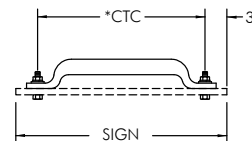

Sign Mount	
TUBE *CTC	SIGN
9"	15"
12"	18"
15"	21"
18"	24"
24"	30"
30"	36"
36"	42"
42"	48"
48"	54"
60"	66"
66"	72"
72"	78"

Note:  
Specify stainless upgrade by including -SS in the part number, i.e., AS-0105-09-29-SS-PNC.

## Astro Sign-Brac, Stellar Cable Mount, Formed Tube

AS-0142 -  -  -

CTC      Cable Length      Coating

\*See Chart      62=62" Cable      PNC=Process No Color  
84=84" Cable      P\_\_=Paint  
96=96" Cable

Sign Mount	
TUBE *CTC	SIGN
9"	15"
12"	18"
15"	21"
18"	24"
24"	30"
30"	36"
36"	42"
42"	48"
48"	54"
60"	66"
66"	72"
72"	78"

Note:  
Specify stainless upgrade by including -SS in the part number, i.e., AS-0142-09-62-SS-PNC.