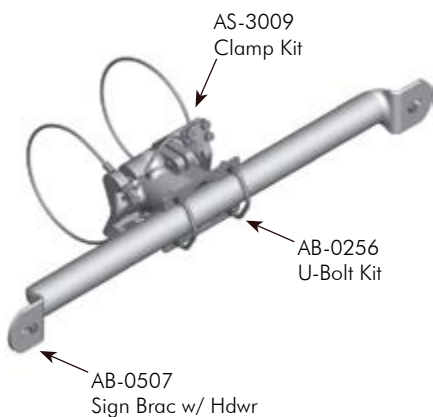

## Astro Sign-Brac, Stellar Band Mount, Formed Tube

AS-0105 -  -  -

CTC      Band Length      Coating

\*See Chart      29=29" Band      PNC=Process No Color  
36=36" Band      P\_\_=Paint  
42=42" Band  
48=48" Band  
56=56" Band

Sign Mount	
TUBE *CTC	SIGN
9"	15"
12"	18"
15"	21"
18"	24"
24"	30"
30"	36"
36"	42"
42"	48"
48"	54"
60"	66"
66"	72"
72"	78"

Note:  
Specify stainless upgrade by including -SS in the part number, i.e., AS-0105-09-29-SS-PNC.

## Astro Sign-Brac, Stellar Cable Mount, Formed Tube

AS-0142 -  -  -

CTC      Cable Length      Coating

\*See Chart      62=62" Cable      PNC=Process No Color  
84=84" Cable      P\_\_=Paint  
96=96" Cable

Sign Mount	
TUBE *CTC	SIGN
9"	15"
12"	18"
15"	21"
18"	24"
24"	30"
30"	36"
36"	42"
42"	48"
48"	54"
60"	66"
66"	72"
72"	78"

Note:  
Specify stainless upgrade by including -SS in the part number, i.e., AS-0142-09-62-SS-PNC.