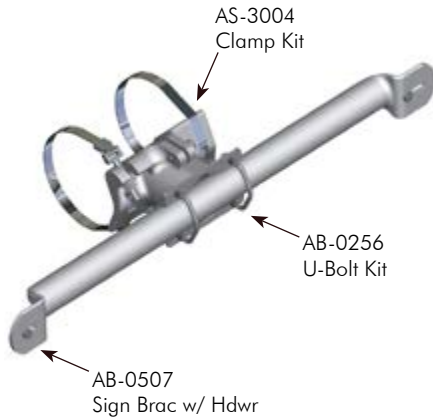

# Astro Sign-Brac Formed Tubes Stellar Series

Pelco manufactures a variety of sign brackets in rigid and free-swinging mounts for both flat and internally illuminated signs.

## Astro Sign-Brac, Stellar Band Mount, Formed Tube

AS-0105 -  -  -

CTC      Band Length      Coating

\*See Chart      29=29" Band      PNC=Process No Color  
36=36" Band      P\_\_=Paint  
42=42" Band  
48=48" Band  
56=56" Band

Sign Mount	
TUBE *CTC	SIGN
9"	15"
12"	18"
15"	21"
18"	24"
24"	30"
30"	36"
36"	42"
42"	48"
48"	54"
60"	66"
66"	72"
72"	78"

Note:  
Specify stainless upgrade by including -SS in the part number, i.e., AS-0105-09-29-SS-PNC.

Sign Mount	
TUBE *CTC	SIGN
9"	15"
12"	18"
15"	21"
18"	24"
24"	30"
30"	36"
36"	42"
42"	48"
48"	54"
60"	66"
66"	72"
72"	78"

Note:  
Specify stainless upgrade by including -SS in the part number, i.e., AS-0142-09-62-SS-PNC.