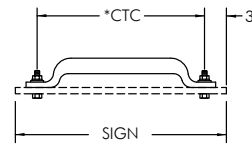

## Astro Sign-Brac, Stellar Band Mount, Formed Tube

AS-0105 -  -  -

CTC      Band Length      Coating

\*See Chart      29=29" Band      PNC=Process No Color  
36=36" Band      P\_\_=Paint  
42=42" Band  
48=48" Band  
56=56" Band

Sign Mount	
TUBE *CTC	SIGN
9"	15"
12"	18"
15"	21"
18"	24"
24"	30"
30"	36"
36"	42"
42"	48"
48"	54"
60"	66"
66"	72"
72"	78"

Note:  
Specify stainless upgrade by including -SS in the part number, i.e., AS-0105-09-29-SS-PNC.