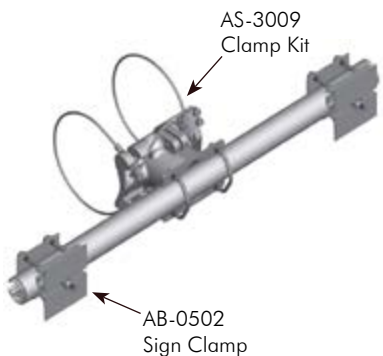

## Astro Sign-Brac, Stellar Band Mount for Overhead Street Name Signs

	CTC	Band Length	Coating
AS-0128	- [ ] -	[ ] -	[ ]
	*See Chart	29=29" Band 36=36" Band 42=42" Band 48=48" Band 56=56" Band	PNC=Process No Color P__=Paint

Note:  
Specify stainless upgrade by including -SS in the part number, i.e., AS-0128-18-29-SS-PNC.

## Astro Sign-Brac, Stellar Cable Mount for Overhead Street Name Signs

	CTC	Cable Length	Coating
AS-0144	- [ ] -	[ ] -	[ ]
	*See Chart	62=62" Cable 84=84" Cable 96=96" Cable	PNC=Process No Color P__=Paint

Note:  
Specify stainless upgrade by including -SS in the part number, i.e., AS-0144-18-62-SS-PNC.

SIGNS 1'-6" to 3'-0" LONG		
SIGN LENGTH	TUBE LENGTH	CTC *A
1'-6"	16"	12"
2'-0"	22"	18"
2'-6"	28"	24"
3'-0"	34"	30"