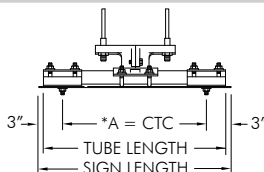

Note:  
Specify stainless upgrade by including -SS in the part number, i.e., AS-0144-18-62-SS-PNC.

SIGNS 1'-6" to 3'-0" LONG		
SIGN LENGTH	TUBE LENGTH	CTC *A
1'-6"	16"	12"
2'-0"	22"	18"
2'-6"	28"	24"
3'-0"	34"	30"

Maximum sign height: 48"

SIGNS 3'-6" to 8'-0" LONG			
SIGN LENGTH	TUBE LENGTH	CTC *A	B
3'-6"	40"	36"	12"
4'-0"	46"	42"	14"
4'-6"	52"	48"	16"
5'-0"	58"	54"	18"
5'-6"	64"	60"	20"
6'-0"	70"	66"	22"
6'-6"	76"	72"	24"
7'-0"	82"	78"	26"
7'-6"	88"	84"	28"
8'-0"	94"	90"	30"

Maximum sign height: 24"

SIGNS 8' to 10' LONG				
SIGN LENGTH	TUBE LENGTH	CTC *A	B	C
8'-6"	100"	96"	19"	20"
9'-0"	106"	102"	20"	22"
9'-6"	112"	108"	21"	24"
10'-0"	118"	114"	22"	26"

Maximum sign height: 16"