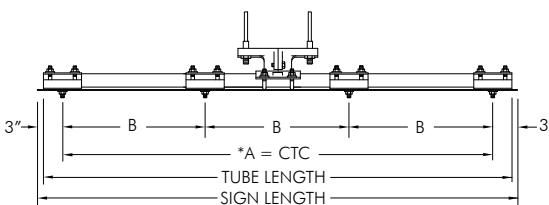

1. Note: 1. All assemblies are supplied standard with stainless fasteners. Stainless upgrade to include stainless steel clamp screws or cable where applicable.
   2. Suggested maximum sign face of 16 sq. ft. per bracket.
   3. See Reference Section for available paint colors.