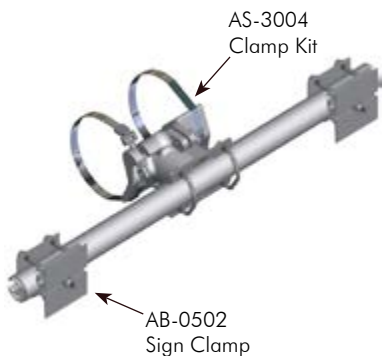

# Astro Sign-Brac Overhead Street Name Signs Stellar Series

Pelco manufactures a variety of sign brackets in rigid and free-swinging mounts for both flat and internally illuminated signs.

## Astro Sign-Brac, Stellar Band Mount for Overhead Street Name Signs

	CTC	Band Length	Coating
AS-0128	- [ ] -	[ ] -	[ ]
	*See Chart	29=29" Band 36=36" Band 42=42" Band 48=48" Band 56=56" Band	PNC=Process No Color P__=Paint

Note:  
Specify stainless upgrade by including -SS in the part number, i.e., AS-0128-18-29-SS-PNC.

Note:  
Specify stainless upgrade by including -SS in the part number, i.e., AS-0144-18-62-SS-PNC.

SIGNS 1'-6" to 3'-0" LONG		
SIGN LENGTH	TUBE LENGTH	CTC *A
1'-6"	16"	12"
2'-0"	22"	18"
2'-6"	28"	24"
3'-0"	34"	30"