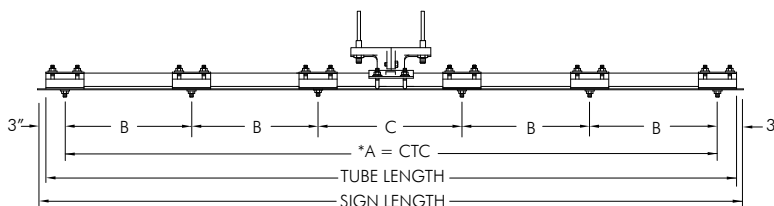

1. Note: 1. All assemblies are supplied standard with stainless fasteners. Stainless upgrade to include stainless steel clamp screws or cable where applicable.
   2. Suggested maximum sign face of 16 sq. ft. per bracket.
   3. See Reference Section for available paint colors.