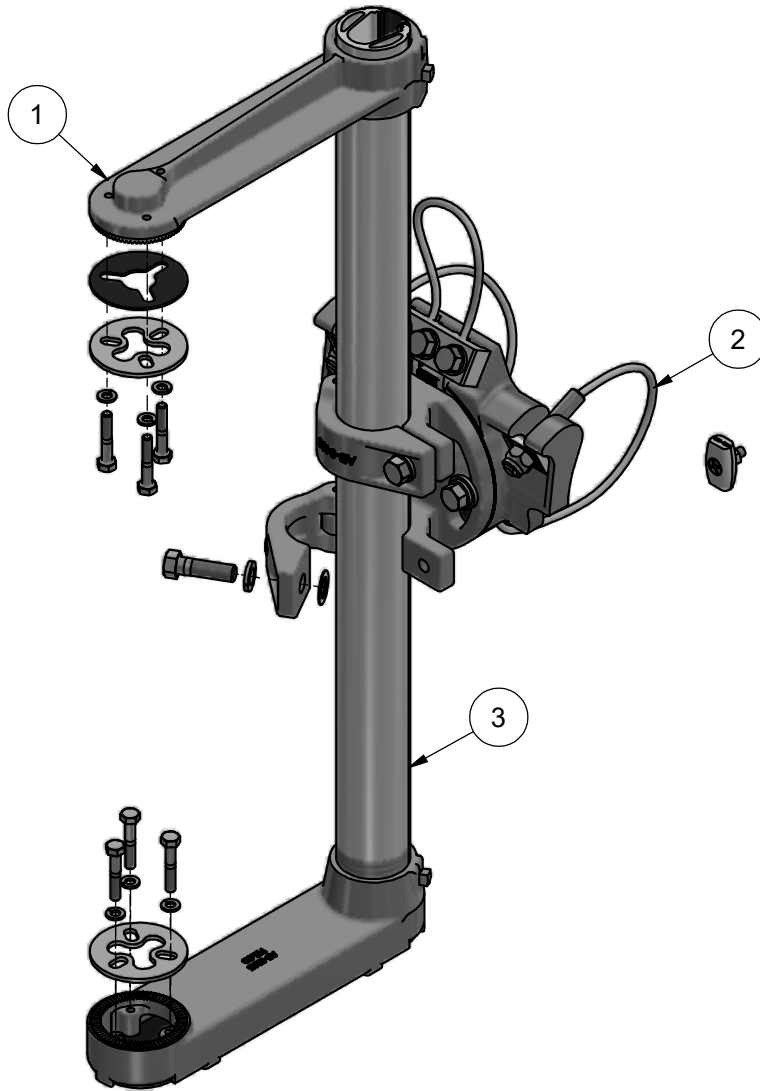

REF:

TITLE:
Astro-Brac Assy, 1-Way Galaxy, Cable, Alum

PART NO.:
AG-0125

Example Part No.
 AG-0125-3-62-PXX
 AG-0125-3-62-SS-PXX

Signal Section —
 Cable Length —
 Stainless Upgrade —
 Process No Color=PNC —
 Paint=PXX

Cable Length	Max Pole Dia	Max Pole Dia w/ Ty-Back
62"	7.0"	4.5"
84"	10.5"	7.6"
96"	12.4"	9.6"
110"	14.6"	11.8"
120"	16.2"	13.4"
132"	18.2"	15.3"
144"	20.1"	17.2"
220"	32.2"	29.3"
280"	35.0"	35.0"

Paint Color (PXX)
 P33 - Gloss Black
 P71- RAL 6012 Green
 P39 - RAL 8019 Dark Bronze

Options
Signal Section: 3 =46" Tube 4 =58" Tube 5 =74" Tube
Cable Length: Min 4.5" Pole Dia, See Chart for Max
SS=Stainless Upgrade
Paint

Note: Stainless Upgrade=Stainless cable on clamp kit.

ITEM	PART NUMBER	DESCRIPTION	QTY
1	AB-4005-PXX	Astro-Brac Arm Kit, 1-Way, 8-1/2" CTC, Stainless Slotted Washer, Alum	1
2	AG-3055-L-GLV-PXX	Astro-Brac Clamp Kit, Galaxy Hinged, Galv Cable, Alum	1
3	AB-2003-L-PXX	Gusseted Tube w/ PVC Insert, 1-1/2" TOE x Length, Alum	1