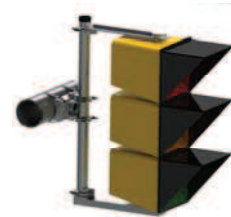

Standard Signal Head Bracket (Cable Clamp Attachment)

- * Stainless steel cable attachment system
- * Stainless steel hardware
- * 3 lower and 1 upper stud attach light heads
- * Multiple tube length selections for different head sizes
- * Multiple cable lengths to accommodate 4"-22" masts
- * Includes: Clamp assembly, Arm kit, and Tube kit
- * Supplied in natural Aluminum finish

Part Number	Cable Length	Tube Length	List Price	Description
SS-SBC66-18	66	18		1 Section
SS-SBC66-46	66	46		3 Section
SS-SBC66-60	66	60		4 Section
SS-SBC66-74	66	74		5 Section
SS-SBC90-18	90	18		1 Section
SS-SBC90-46	90	46		3 Section
SS-SBC90-60	90	60		4 Section
SS-SBC90-74	90	74		5 Section
SS-SBC120-18	120	18		1 Section
SS-SBC120-46	120	46		3 Section
SS-SBC120-60	120	60		4 Section
SS-SBC120-74	120	74		5 Section
SS-SBC165-18	165	18		1 Section
SS-SBC165-46	165	46		3 Section
SS-SBC165-60	165	60		4 Section
SS-SBC165-74	165	74		5 Section

3M Signal Head Bracket

- * Stainless steel band attachment system
- * Extended support arms for programmable heads
- * Yellow dichromate plated steel hardware
- * 3 lower and 3 upper bolts attach light heads
- * Multiple tube length selections for different head sizes
- * Multiple band lengths to accommodate 2"-17" masts
- * Includes: Clamp assembly, Arm kit, and Tube kit
- * Supplied in natural Aluminum finish