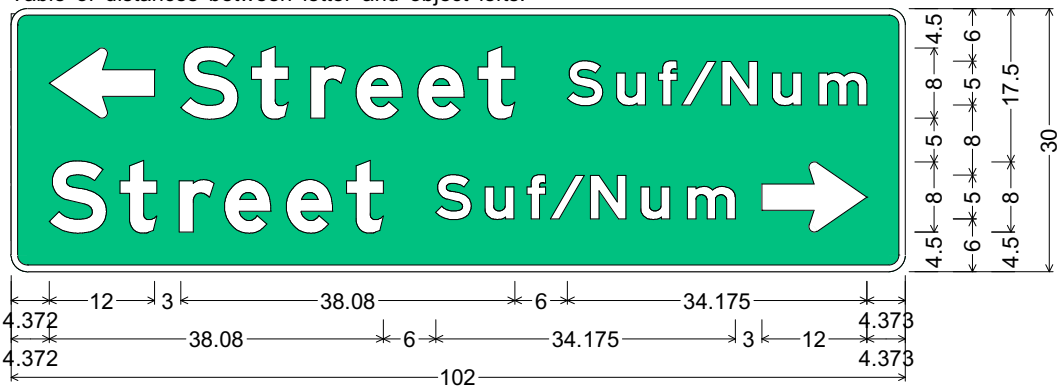

Identifier : D3-1
 Sign Type : Ground Mount
 1.875" Radius, 0.750" Border, White on Green;
 Standard Arrow Custom 0.000" X 8.000" 180°; "Street" E Mod 2K;
 "Suf" E Mod 2K; "Num" E Mod 2K; "Street" E Mod 2K;
 "Suf" E Mod 2K; "Num" E Mod 2K;
 Standard Arrow Custom 0.000" X 8.000" 0°;
 Table of distances between letter and object lefts.

Identifier : D3-1
 Sign Type : Ground Mount
 1.875" Radius, 0.750" Border, White on Green;
 Standard Arrow Custom 0.000" X 8.000" 180°; "Street" E Mod 2K;
 "Suf/Num" E Mod 2K; "Street" E Mod 2K; "Suf/Num" E Mod 2K;
 Standard Arrow Custom 0.000" X 8.000" 0°;

Identifier : D3-1
 Sign Type : Ground Mount
 1.875" Radius, 0.750" Border, White on Green;
 Standard Arrow Custom 0.000" X 8.000" 180°; "Street" E Mod 2K;
 "Suf" E Mod 2K; "Street" E Mod 2K; "Suf" E Mod 2K;
 Standard Arrow Custom 0.000" X 8.000" 0°;

Table of distances between letter and object lefts.

| | | | | | | | | | | | |
|--------|-------|-------|-------|-------|--------|--------|-------|-------|--------|---|-------|
| 5.460 | ← | S | t | r | e | e | t | S | u | f | 5.460 |
| 15.000 | 8.080 | 6.720 | 5.200 | 7.040 | 6.880 | 10.160 | 8.960 | 7.680 | 3.360 | | |
| 5.460 | S | t | r | e | e | t | S | u | f | ⇒ | 5.460 |
| 8.080 | 6.720 | 5.200 | 7.040 | 6.880 | 10.160 | 8.960 | 7.680 | 3.360 | 12.000 | | |