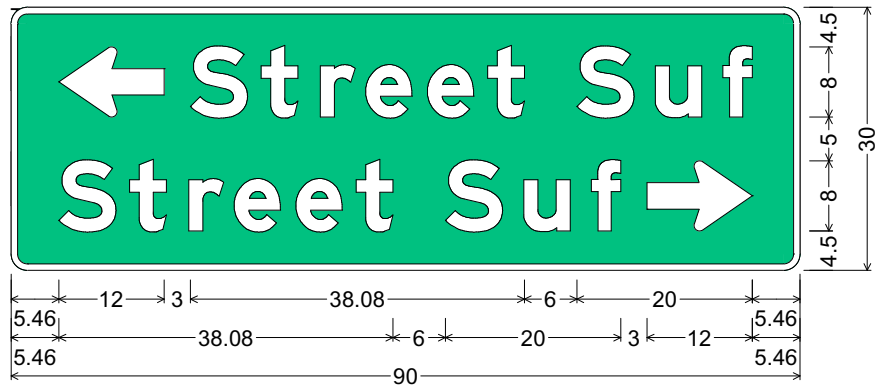

Identifier : D3-1
 Sign Type : Ground Mount
 1.875" Radius, 0.750" Border, White on Green;
 Standard Arrow Custom 0.000" X 8.000" 180°; "Street" E Mod 2K;
 "Suf" E Mod 2K; "Num" E Mod 2K; "Street" E Mod 2K;
 "Suf" E Mod 2K; "Num" E Mod 2K;
 Standard Arrow Custom 0.000" X 8.000" 0°;
 Table of distances between letter and object lefts.

Identifier : D3-1
 Sign Type : Ground Mount
 1.875" Radius, 0.750" Border, White on Green;
 Standard Arrow Custom 0.000" X 8.000" 180°; "Street" E Mod 2K;
 "Suf/Num" E Mod 2K; "Street" E Mod 2K; "Suf/Num" E Mod 2K;
 Standard Arrow Custom 0.000" X 8.000" 0°;

Identifier : D3-1
 Sign Type : Ground Mount
 1.875" Radius, 0.750" Border, White on Green;
 Standard Arrow Custom 0.000" X 8.000" 180°; "Street" E Mod 2K;
 "Suf" E Mod 2K; "Street" E Mod 2K; "Suf" E Mod 2K;
 Standard Arrow Custom 0.000" X 8.000" 0°;

Table of distances between letter and object lefts.

| | | | | | | | | | | | |
|--------|-------|-------|-------|-------|--------|--------|-------|-------|--------|---|-------|
| 5.460 | ← | S | t | r | e | e | t | S | u | f | 5.460 |
| 15.000 | 8.080 | 6.720 | 5.200 | 7.040 | 6.880 | 10.160 | 8.960 | 7.680 | 3.360 | | |
| 5.460 | S | t | r | e | e | t | S | u | f | ⇒ | 5.460 |
| 8.080 | 6.720 | 5.200 | 7.040 | 6.880 | 10.160 | 8.960 | 7.680 | 3.360 | 12.000 | | |