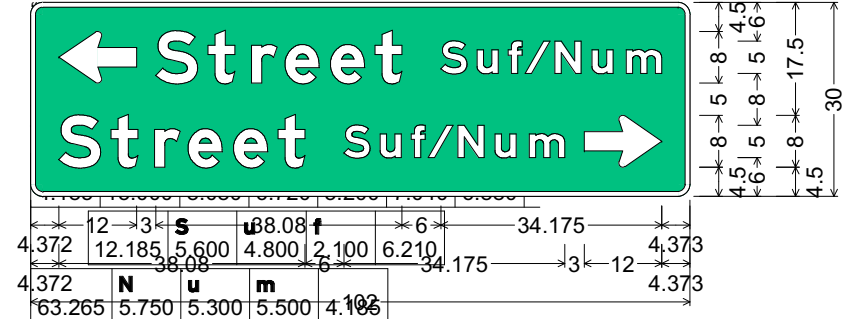

Identifier : D3-1  
 Sign Type : Ground Mount  
 1.875" Radius, 0.750" Border, White on Green;  
 Standard Arrow Custom 0.000" X 8.000" 180°;

Identifier : D3-1  
 Sign Type : Ground Mount  
 1.875" Radius, 0.750" Border, White on Green;  
 Standard Arrow Custom 0.000" X 8.000" 180°;

Identifier : D3-1  
 Sign Type : Ground Mount  
 1.875" Radius, 0.750" Border, White on Green;  
 Standard Arrow Custom 0.000" X 8.000" 180°;

1.875" Radius, 0.750" Border, White on Green;  
 Standard Arrow Custom 0.000" X 8.000" 0°;  
 "Street" E Mod 2K; "Suf" E Mod 2K;  
 "Street" E Mod 2K; "Suf" E Mod 2K;  
 Standard Arrow Custom 0.000" X 8.000" 0°;

Table of distances between letter and object lefts.