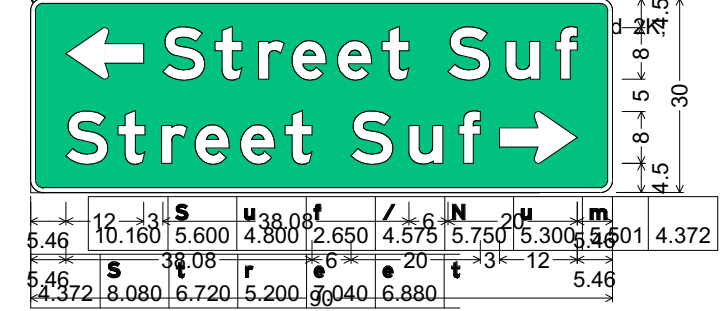

Identifier : D3-1  
 Sign Type : Ground Mount  
 1.875" Radius, 0.750" Border, White on Green;  
 Standard Arrow Custom 0.000" X 8.000" 180°;

Identifier : D3-1  
 Sign Type : Ground Mount  
 1.875" Radius, 0.750" Border, White on Green;  
 Standard Arrow Custom 0.000" X 8.000" 180°;

Identifier : D3-1  
 Sign Type : Ground Mount  
 1.875" Radius, 0.750" Border, White on Green;  
 Standard Arrow Custom 0.000" X 8.000" 180°;

1.875" Radius, 0.750" Border, White on Green;  
 Standard Arrow Custom 0.000" X 8.000" 0°;  
 "Street" E Mod 2K; "Suf" E Mod 2K;  
 "Street" E Mod 2K; "Suf" E Mod 2K;  
 Standard Arrow Custom 0.000" X 8.000" 0°;