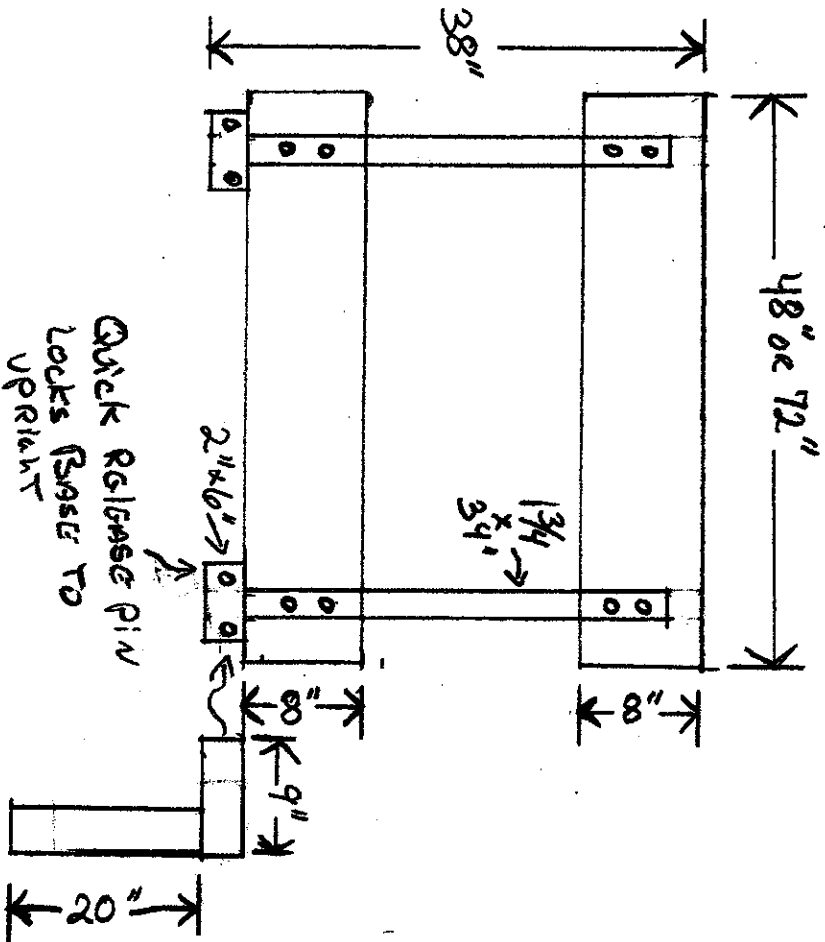

PER Barricade:

- 2 Plastic Panels 1" x 8" x 48" or 72"
- 3M 3336 High Intensity Barricade Straps in 6" steps
- 1 3/4" x 3 1/4" UPRIGHT - Telescope
- 2" x 6" UPRIGHT Base - Telescope
- 1 3/4" x 9" Base - Telescope
- 1 3/4" x 20" Base - Telescope
- Quick Release Pins
- 3/8" x 3 1/4" Bolts with washers + Self-Locking Nuts