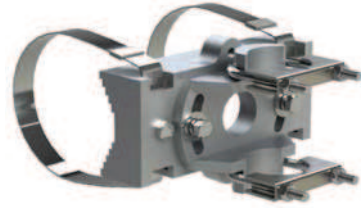

Standard Band Clamp

- * Stainless steel band attachment system
- * Yellow Dichromate plated steel hardware
- * Capable of horizontal or vertical mounting
- * Multiple band lengths to accommodate 2"-17" masts
- * Includes: saddle, swivel bracket and hardware
- * Supplied in natural Aluminum finish

Part Number	Band Length		List Price	Description
SB29-SCK	29			Band Clamp 29"
SB42-SCK	42			Band Clamp 42"
SB59-SCK	59			Band Clamp 59"

Standard Band Clamp (Stainless Steel Hardware)

- * Stainless steel band attachment system
- * Stainless steel hardware
- * Capable of horizontal or vertical mounting
- * Multiple band lengths to accommodate 2"-17" masts
- * Includes: saddle, swivel bracket and hardware
- * Supplied in natural Aluminum finish

Part Number	Band Length		List Price	Description
SS-SB29-SCK	29			SS Band Clamp 29"
SS-SB42-SCK	42			SS Band Clamp 42"
SS-SB59-SCK	59			SS Band Clamp 59"

Standard Cable Clamp

- * Galvanized steel cable attachment system
- * Stainless steel hardware
- * Capable of horizontal or vertical mounting
- * Multiple cable lengths to accommodate 4"-22" masts
- * Includes: saddle, swivel bracket and hardware
- * Supplied in natural Aluminum finish