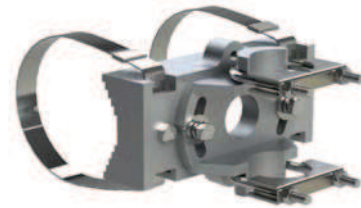

Standard Band Clamp

- * Stainless steel band attachment system
- * Yellow Dichromate plated steel hardware
- * Capable of horizontal or vertical mounting
- * Multiple band lengths to accommodate 2"-17" masts
- * Includes: saddle, swivel bracket and hardware
- * Supplied in natural Aluminum finish

Part Number	Band Length		List Price	Description
SB29-SCK	29			Band Clamp 29"
SB42-SCK	42			Band Clamp 42"
SB59-SCK	59			Band Clamp 59"

Standard Band Clamp (Stainless Steel Hardware)

- * Stainless steel band attachment system
- * Stainless steel hardware
- * Capable of horizontal or vertical mounting
- * Multiple band lengths to accommodate 2"-17" masts
- * Includes: saddle, swivel bracket and hardware
- * Supplied in natural Aluminum finish

Part Number	Band Length		List Price	Description
SS-SB29-SCK	29			SS Band Clamp 29"
SS-SB42-SCK	42			SS Band Clamp 42"
SS-SB59-SCK	59			SS Band Clamp 59"

Standard Cable Clamp

- * Galvanized steel cable attachment system
- * Stainless steel hardware
- * Capable of horizontal or vertical mounting
- * Multiple cable lengths to accommodate 4"-22" masts
- * Includes: saddle, swivel bracket and hardware
- * Supplied in natural Aluminum finish