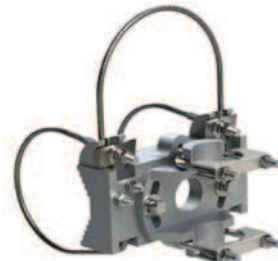

Standard Band Clamp

- * Stainless steel band attachment system
- * Yellow Dichromate plated steel hardware
- * Capable of horizontal or vertical mounting
- * Multiple band lengths to accommodate 2"-17" masts
- * Includes: saddle, swivel bracket and hardware
- * Supplied in natural Aluminum finish

Part Number	Band Length		List Price	Description
SB29-SCK	29			Band Clamp 29"
SB42-SCK	42			Band Clamp 42"
SB59-SCK	59			Band Clamp 59"

Standard Band Clamp (Stainless Steel Hardware)

- * Stainless steel band attachment system
- * Stainless steel hardware
- * Capable of horizontal or vertical mounting
- * Multiple band lengths to accommodate 2"-17" masts
- * Includes: saddle, swivel bracket and hardware
- * Supplied in natural Aluminum finish

Part Number	Band Length		List Price	Description
SS-SB29-SCK	29			SS Band Clamp 29"
SS-SB42-SCK	42			SS Band Clamp 42"
SS-SB59-SCK	59			SS Band Clamp 59"

Standard Cable Clamp

- * Galvanized steel cable attachment system
- * Stainless steel hardware
- * Capable of horizontal or vertical mounting
- * Multiple cable lengths to accommodate 4"-22" masts
- * Includes: saddle, swivel bracket and hardware
- * Supplied in natural Aluminum finish

Part Number	Band Length		List Price	Description
SBC66-SCK	66			Cable Clamp 66"
SBC90-SCK	90			Cable Clamp 90"
SB120-SCK	120			Cable Clamp 120"
SB165-SCK	165			Cable Clamp 165"