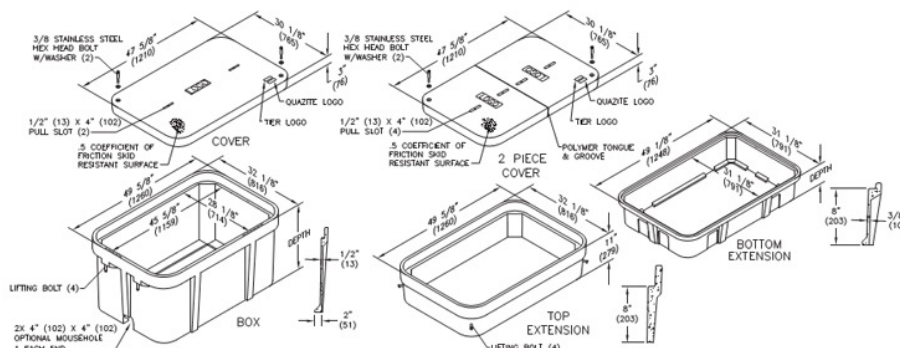

For sales and support visit:
hubbellpowersystems.com/contact/

Home > Products > Enclosures > Underground > Straight > 30 x 48

30" x 48" PG Style Polymer Concrete (Stackable) Assembly

Hex Head Bolts are Standard

Covers

DESCRIPTION	TIER	DESIGN/TEST LOAD#	WEIGHT #	PALLET QTY	PART NO.
W/2 Bolts	8	8,000 / 12,000	159	10	PG3048CA00**
2 piece w/2 Bolts	8	8,000 / 12,000	181	10	PG3048CS00**
W/2 Bolts	15	15,000 / 22,500	206	10	PG3048HA00**
2 piece w/2 Bolts	15	15,000 / 22,500	206	10	PG3048HS00**
W/ 2 Bolts	22	22,500 / 33,750	220	10	PG3048HH00**
No Bolts	8	8,000 / 12,000	159	10	PG3048WA00**

Boxes (Box depths 24" thru 48" must be used as bottom of any stack)

DESCRIPTION	DEPTH	TIER	DESIGN/TEST LOAD#	WEIGHT #	PALLET QTY	PART NO.
Standard Open Bottom	18"	22	22,500 / 33,750	185	4	PG3048BA18
	24"		22,500 / 33,750	236	3	PG3048BA24
	36"		22,500 / 33,750	343	2	PG3048BA36
	48"		22,500 / 33,750	450	1	PG3048BA48
Solid Bottom	18 1/2"	22	22,500 / 33,750	220	4	PG3048DA18
	24 1/2"		22,500 / 33,750	287	3	PG3048DA24
	36 1/2"		22,500 / 33,750	394	2	PG3048DA36
	48"		22,500 / 33,750	501	1	PG3048DA48

Top Extension

DESCRIPTION	DEPTH	TIER	DESIGN/TEST LOAD#	WEIGHT #	PALLET QTY	PART NO.
Open bottom	11"	22	22,500 / 33,750	100	8	PG3048EA11

Bottom Extensions (for use under 18" box only, one per box)

DESCRIPTION	DEPTH	TIER	DESIGN/TEST LOAD#	WEIGHT #	PALLET QTY	PART NO.
Open bottom	8 3/4"	22	22,500 / 33,750	102	8	PG3048EA08
Solid bottom	9 1/4"	22	22,500 / 33,750	151	8	PG3048RA08