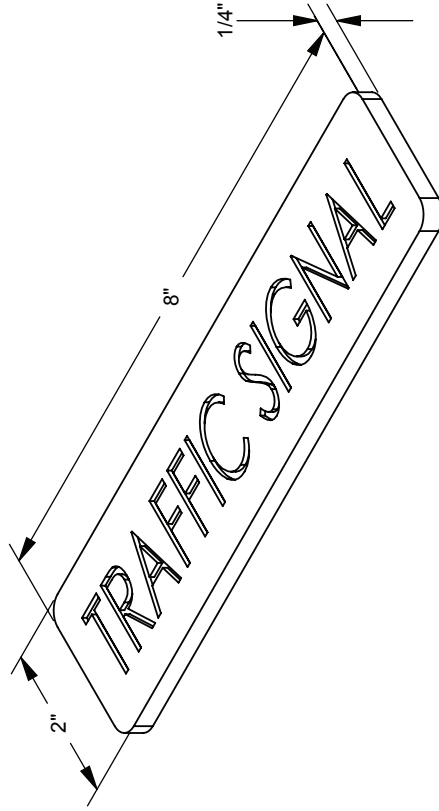

NP- TRAFFIC SIGNAL

Custom Nameplate (TRAFFIC SIGNAL)

Material
HDPE

Standard Nameplates:

- BROADBAND
- CATV
- COMMUNICATIONS
- ELECTRIC
- FIBER OPTIC
- STREET LIGHTING
- TELEPHONE
- TRAFFIC
- TRAFFIC SIGNAL
- WATER
- BLANK (NO LOGO)

Custom nameplates are available
Contact customer service

Handling

$40 handling fee for orders
less than $400

newbasis
Composites for Infrastructure

2626 Kansas Avenue
Riverside, California 92507

951.787.0600

951.787.0632 (fax)

info@newbasis.com

newbasis.com

INSTALLATION DETAIL

REV: A.0