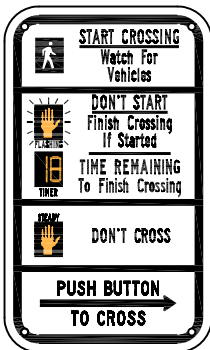

800H-84
Option T - MUTCD R10-3e SIGN
9"x15" Right/Left Arrow
Hi-Intensity Retroreflective
Fully complies with MUTCD

Also Available:

800-85

Option C
COUNTDOWN SIGN
9" x 12" Right/Left Arrow
Powder Coated Aluminum
Not MUTCD Compliant