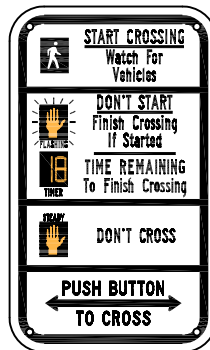

800H-90
Option T - MUTCD R10-3e SIGN
9"x15" Bi-Directional Arrow
Hi-Intensity Retroreflective
Fully complies with MUTCD

Also Available:

800-90

Option C
COUNTDOWN SIGN
9" x 12" Bi-Directional Arrow
Powder Coated Aluminum
Not MUTCD Compliant