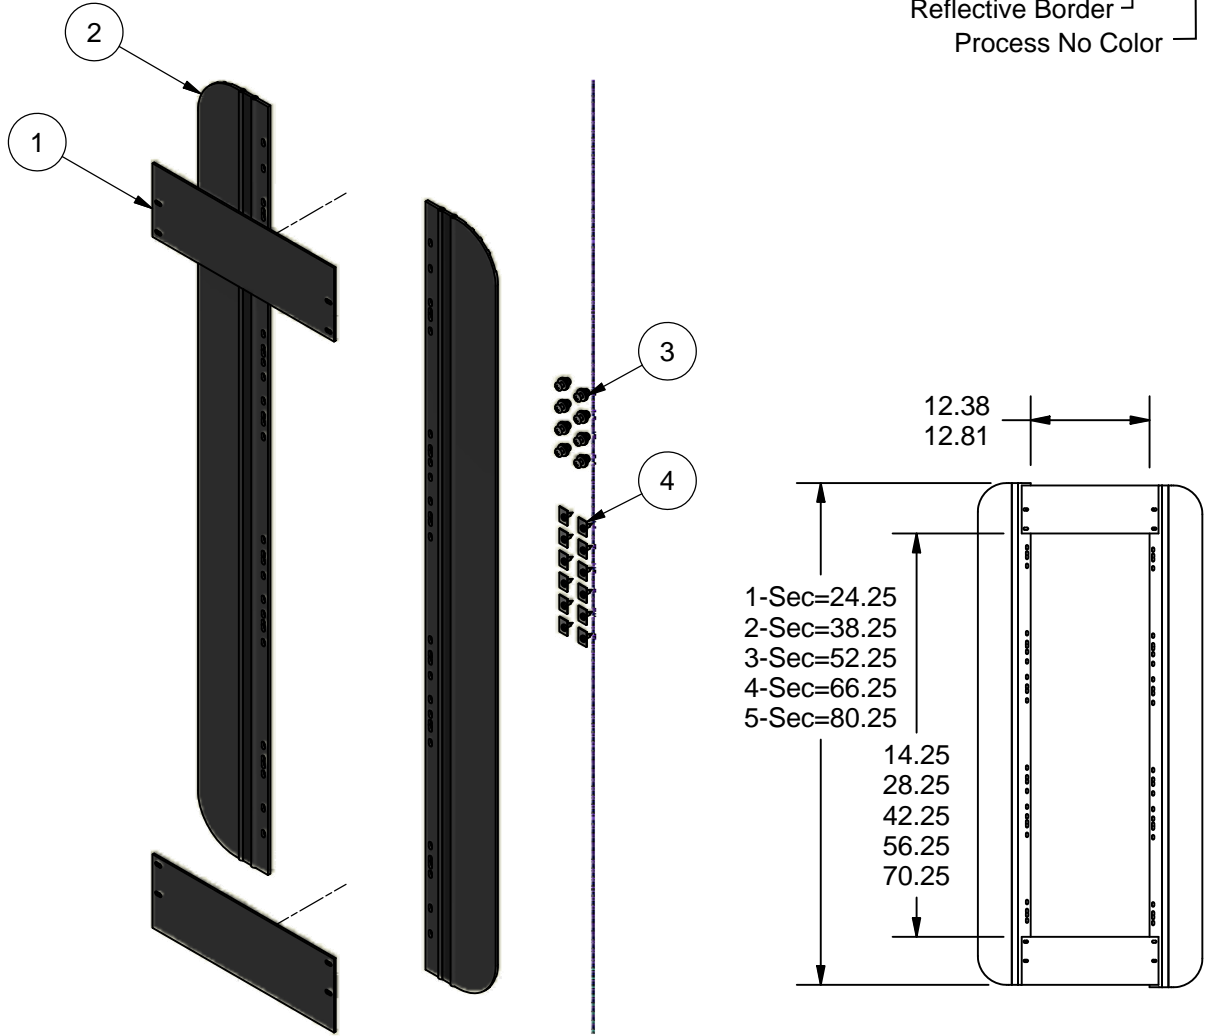

REF:

TITLE:
Backplate, AeroFlex Universal, Straight, Dual Durometer PVC

PART NO.:
BK-8000

PART NO
BK-8000-3-RT2-PNC

Signal Section
 Reflective Border
 Process No Color

Note:
 1. X = Signal Section.
 2. For Eagle SG Signal see BK-8100.

OPTIONS
Reflective Borders:
Blank = No Tape
RT2 = 2" Reflective Tape
RT3 = 3" Reflective Tape

OPTIONS
12" Signal Section:
1=1-Section
2=2-Section
3=3-Section
4=4-Section
5=5-Section

ITEM	PART NUMBER	DESCRIPTION	QTY
1	BK-0211-14.25	Backplate End, Rigid, Universal AeroFlex, 14-1/4", PVC	2
2	BK-0210-X	Backplate Side, Flexible, Universal AeroFlex, PVC	2
3	BK-0121-SS	Hardware Kit, AeroFlex Backplate, 1/4"-20, Stainless	1
4	BK-0120-X-SS	Hardware Kit, AeroFlex Backplate, #10, Stainless	1