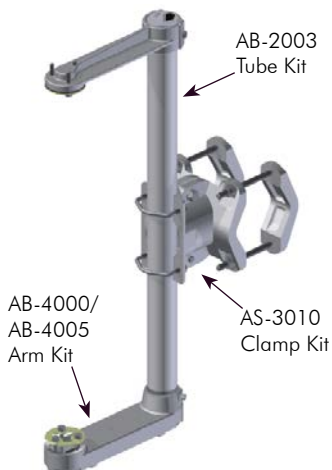

Astro-Brac Assy, Stellar Series, 1-Way Tenon Mount 1-15/16" to 4-1/2" OD Pole

AS-0137	-	____	-	____
		1=1 Sec		PNC=Process No Color
		2=2 Sec		P__=Paint
		3=3 Sec		
		4=4 Sec		
		5=5 Sec		

Note:
Stainless steel upgrade available: includes stainless slotted washer.
Specify by including -SS in the part number, i.e., AS-0137-3-SS-PNC.

1. Note: 1. All assemblies are supplied standard with stainless steel fasteners.
   2. See Reference Section for clamp kit pole diameters.
   3. See Reference Section for available paint colors.