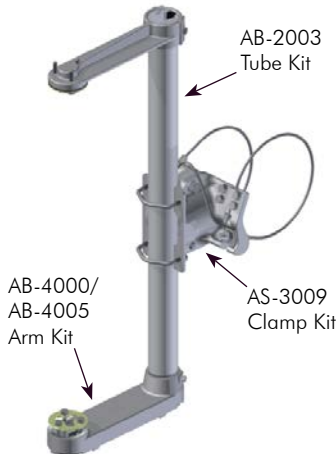

# 1-Way Assemblies

Designed to accommodate all traffic signals, with the exception of optically programmed. The Astro-Brac features all-axis adjustability and is designed to facilitate the mounting of any size signal to any size mast arm or pole.

## Astro-Brac Assy, Stellar Series, 1-Way Band Mount

AS-0116	-	<input type="text"/>	-	<input type="text"/>	-	<input type="text"/>
		1=1 Sec		29=29" Band		PNC=Process No Color
		2=2 Sec		36=36" Band		P__=Paint
		3=3 Sec		42=42" Band		
		4=4 Sec		48=48" Band		
		5=5 Sec		56=56" Band		

Note:  
Stainless steel upgrade available: includes stainless clamp screw and slotted washer.  
Specify by including -SS in the part number, i.e., AS-0116-3-29-SS-PNC.