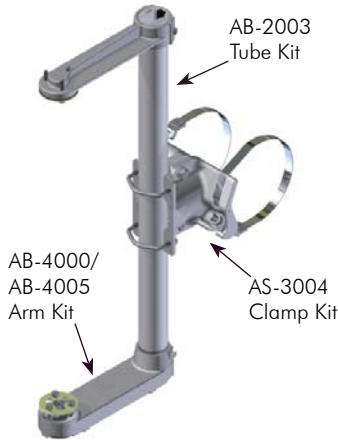

# 1-Way Assemblies

Designed to accommodate all traffic signals, with the exception of optically programmed. The Astro-Brac features all-axis adjustability and is designed to facilitate the mounting of any size signal to any size mast arm or pole.

## Astro-Brac Assy, Stellar Series, 1-Way Band Mount

AS-0116	-	<input type="text"/>	-	<input type="text"/>	-	<input type="text"/>
		1=1 Sec		29=29" Band		PNC=Process No Color
		2=2 Sec		36=36" Band		P__=Paint
		3=3 Sec		42=42" Band		
		4=4 Sec		48=48" Band		
		5=5 Sec		56=56" Band		

Note:  
Stainless steel upgrade available: includes stainless clamp screw and slotted washer.  
Specify by including -SS in the part number, i.e., AS-0116-3-29-SS-PNC.