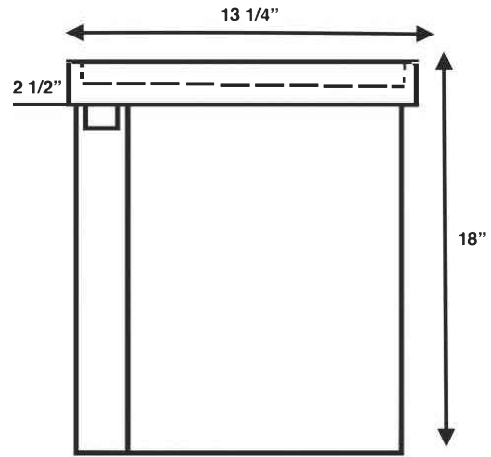

## 11x18x18 Tier 22 Polymer Concrete Box & Cover

**Adams Cable Equipment**

RESELL • REUSE • RECOVER • RECYCLE

Part No. APC111818T22
Body: Polymer Concrete
Cover: Polymer Concrete
Weight: 74lb Tolerance: +/- 1/8"
Material: Polymer Concrete
Standard Color: Gray
Tier 22