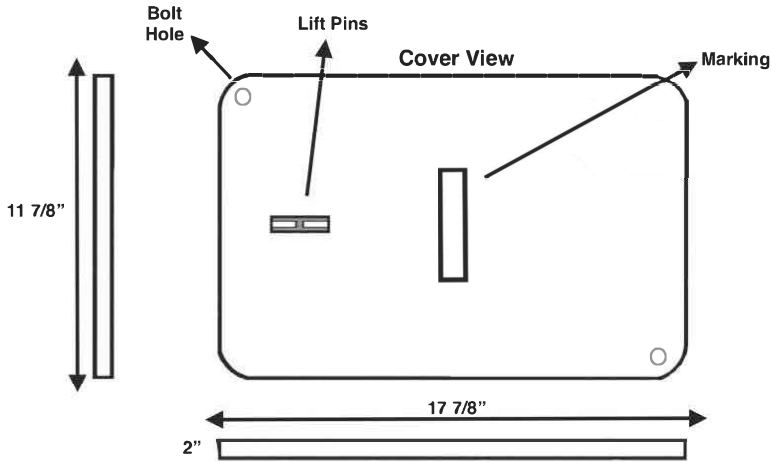

## 11x18x18 Tier 22 Polymer Concrete Box & Cover

**Adams Cable Equipment**

RESELL • REUSE • RECOVER • RECYCLE

Part No. APC111818T22
Body: Polymer Concrete
Cover: Polymer Concrete
Weight: 74lb Tolerance: +/- 1/8"
Material: Polymer Concrete
Standard Color: Gray
Tier 22