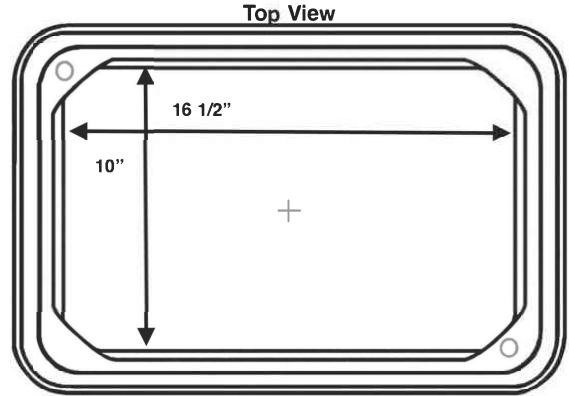

## 11x18x18 Tier 22 Polymer Concrete Box & Cover

**Adams Cable Equipment**

RESELL • REUSE • RECOVER • RECYCLE

Part No. APC111818T22
Body: Polymer Concrete
Cover: Polymer Concrete
Weight: 74lb Tolerance: +/- 1/8"
Material: Polymer Concrete
Standard Color: Gray
Tier 22