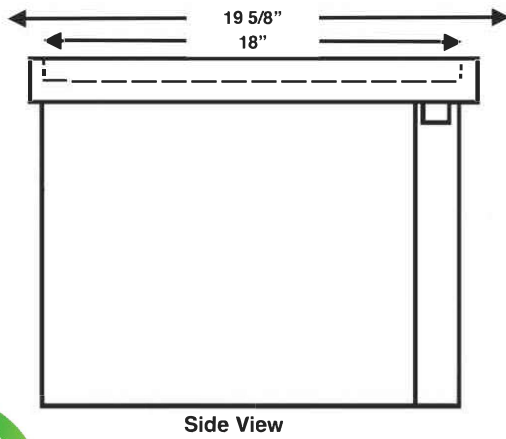

## 11x18x18 Tier 22 Polymer Concrete Box & Cover

**Adams Cable Equipment**

RESELL • REUSE • RECOVER • RECYCLE

Part No. APC111818T22
Body: Polymer Concrete
Cover: Polymer Concrete
Weight: 74lb Tolerance: +/- 1/8"
Material: Polymer Concrete
Standard Color: Gray
Tier 22