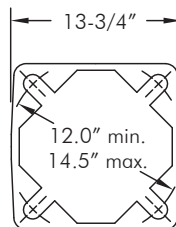

1. Note: 1. AASHTO Certified Square Aluminum Base: All Aluminum square bases above are available with AASHTO Certifications and FHWA approval. Please specify by adding the Certification Part No. C-1001 in addition to the base part number.
   2. All assemblies are supplied standard with stainless fasteners.
   3. See Reference Section for available paint colors.