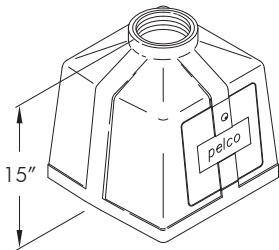

1. Note: 1. AASHTO Certified Square Aluminum Base: All Aluminum square bases above are available with AASHTO Certifications and FHWA approval. Please specify by adding the Certification Part No. C-1001 in addition to the base part number.
   2. All assemblies are supplied standard with stainless fasteners.
   3. See Reference Section for available paint colors.