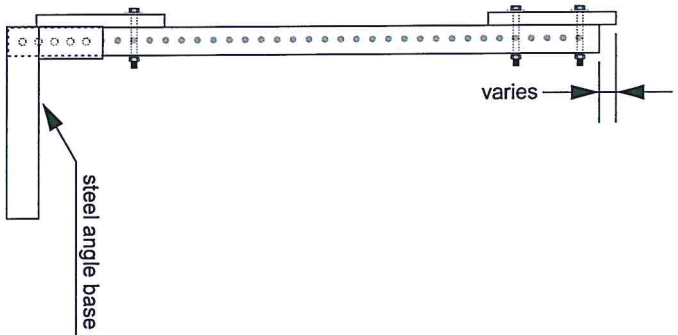

GK ADA-1 SIDEWALK / PEDESTRIAN BARRICADE

1" x 8" Plastic Panel

- 1) plastic rail to be orange, white or yellow
- 2) barricade sheeting to be KDOT approved high intensity with 6" orange and white striped (optional)
- 3) upper panel shall be continuous and smooth

Mounting Hardware

- 1) 5/16" stainless steel hex head bolt, 1-1/4" stainless steel washers and 5/16" stainless steel nut

Steel Angle Base