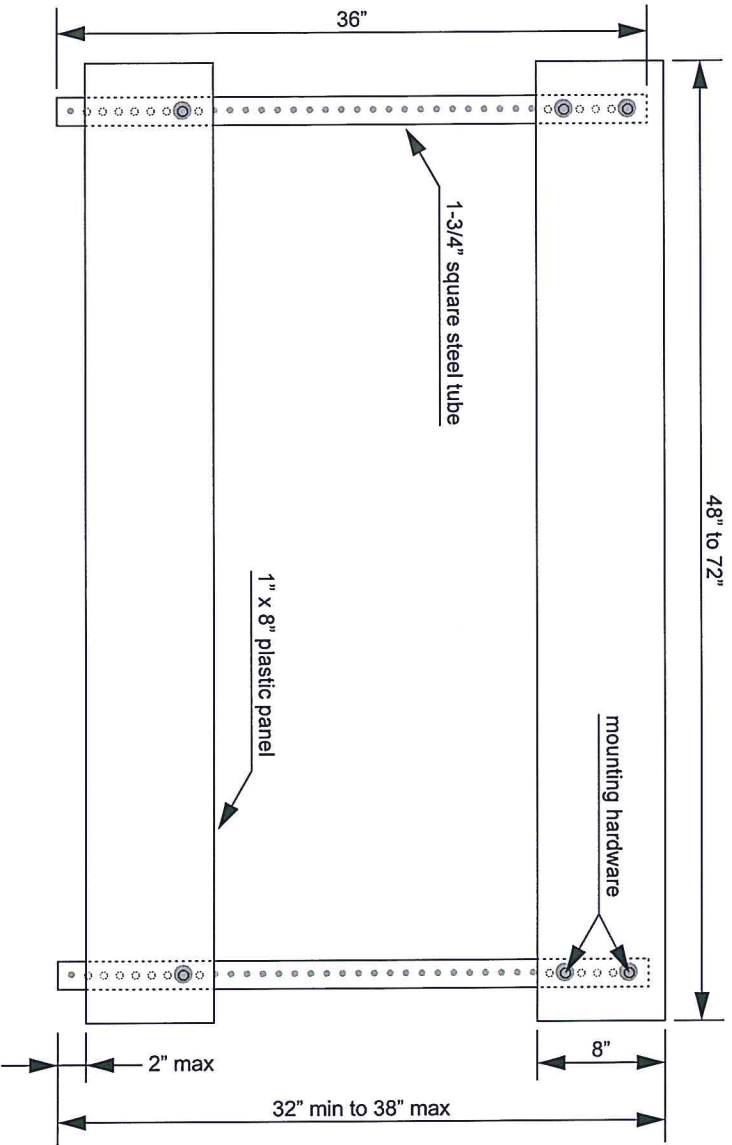

GK ADA-1 SIDEWALK / PEDESTRIAN BARRICADE

1" x 8" Plastic Panel

- 1) plastic rail to be orange, white or yellow
- 2) barricade sheeting to be KDOT approved high intensity with 6" orange and white striped (optional)
- 3) upper panel shall be continuous and smooth

Mounting Hardware

- 1) 5/16" stainless steel hex head bolt, 1-1/4" stainless steel washers and 5/16" stainless steel nut

Steel Angle Base