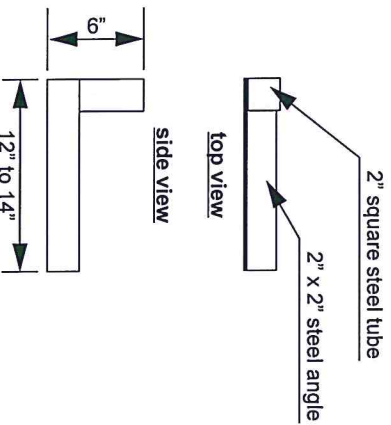

GK ADA-1 SIDEWALK / PEDESTRIAN BARRICADE

1" x 8" Plastic Panel

- 1) plastic rail to be orange, white or yellow
- 2) barricade sheeting to be KDOT approved high intensity with 6" orange and white striped (optional)
- 3) upper panel shall be continuous and smooth

Mounting Hardware

- 1) 5/16" stainless steel hex head bolt, 1-1/4" stainless steel washers and 5/16" stainless steel nut

Steel Angle Base