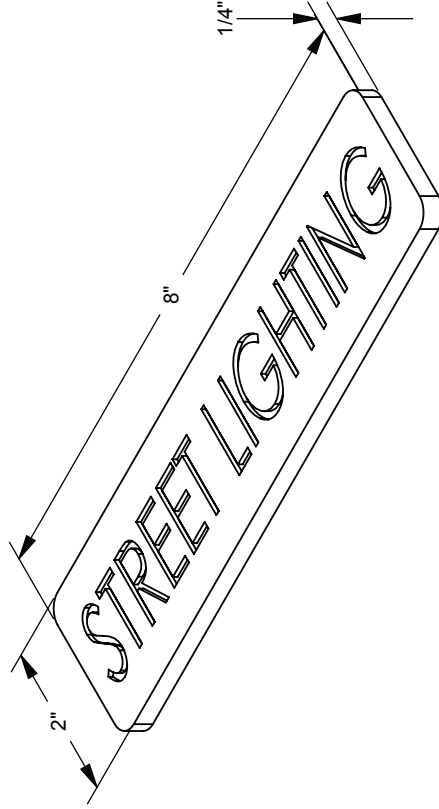

NP-STREET LIGHTING

Custom Nameplate (STREET LIGHTING)

Material
HDPE

Standard Nameplates:

- BROADBAND
- CATV
- COMMUNICATIONS
- ELECTRIC
- FIBER OPTIC
- STREET LIGHTING
- TELEPHONE
- TRAFFIC
- TRAFFIC SIGNAL
- WATER
- BLANK (NO LOGO)

Custom nameplates are available
Contact customer service

Handling

$40 handling fee for orders
less than $400

newbasis
Composites for Infrastructure

2626 Kansas Avenue
Riverside, California 92507

951.787.0600

951.787.0632 (fax)

info@newbasis.com

newbasis.com

INSTALLATION DETAIL

REV: A.0