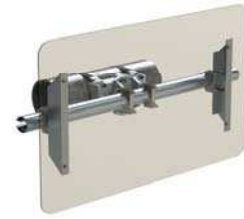

8" Sign Kit

- * Stainless steel band attachment system
- * Stainless steel hardware
- * Capable of horizontal or vertical mounting
- * Multiple tube length selections for different size signs
- * Multiple band lengths to accommodate 2"-17" masts
- * Includes: Clamp assembly, Tube kit, and mounting channels
- * Supplied in natural Aluminum finish

Part Number	Band Length	Tube Length	List Price	Description
SS-SB29-SBK-18TK 8	29	18		Sign Kit 8" Channels - 18" Tube
SS-SB29-SBK-24TK 8	29	24		Sign Kit 8" Channels - 24" Tube
SS-SB29-SBK-46TK 8	29	46		Sign Kit 8" Channels - 46" Tube
SS-SB29-SBK-60TK 8	29	60		Sign Kit 8" Channels - 60" Tube
SS-SB29-SBK-74TK 8	29	74		Sign Kit 8" Channels - 74" Tube
SS-SB29-SBK-96TK 8	29	96		Sign Kit 8" Channels - 96" Tube
SS-SB42-SBK-18TK 8	42	18		Sign Kit 8" Channels - 18" Tube
SS-SB42-SBK-24TK 8	42	24		Sign Kit 8" Channels - 24" Tube
SS-SB42-SBK-46TK 8	42	46		Sign Kit 8" Channels - 46" Tube
SS-SB42-SBK-60TK 8	42	60		Sign Kit 8" Channels - 60" Tube
SS-SB42-SBK-74TK 8	42	74		Sign Kit 8" Channels - 74" Tube
SS-SB42-SBK-96TK 8	42	96		Sign Kit 8" Channels - 96" Tube
SS-SB59-SBK-18TK 8	59	18		Sign Kit 8" Channels - 18" Tube
SS-SB59-SBK-24TK 8	59	24		Sign Kit 8" Channels - 24" Tube
SS-SB59-SBK-46TK 8	59	46		Sign Kit 8" Channels - 46" Tube
SS-SB59-SBK-60TK 8	59	60		Sign Kit 8" Channels - 60" Tube
SS-SB59-SBK-74TK 8	59	74		Sign Kit 8" Channels - 74" Tube
SS-SB59-SBK-96TK 8	59	96		Sign Kit 8" Channels - 96" Tube

Sign not to exceed 2000 Square inches per clamp
 18" - 46" models have 2 mounting channels
 60" - 74" models have 3 mounting channels
 96" model has 4 mounting channels
 Customer to supply hardware to attach sign to mounting channels