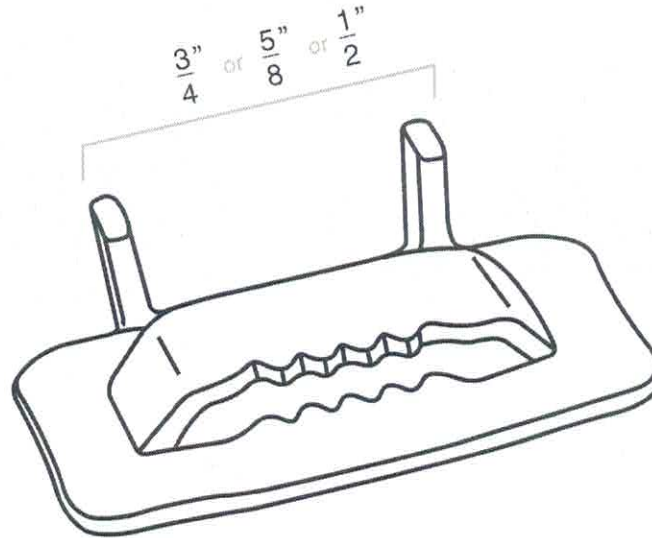

# BUCKLES

Description	Item #	Width	Weight Per Box	Units/Box
<b>Stainless Steel Buckles</b> <ul style="list-style-type: none"> <li>• Stainless Steel 304</li> <li>• Accommodate a single or double wrap of band</li> <li>• Excellent for use where a heavy duty application is required</li> </ul>	BK34-SS	3/4"	1.7 lbs.	100
	BK58-SS	5/8"	1.7 lbs.	100
	BK12-SS	1/2"	1.7 lbs.	100