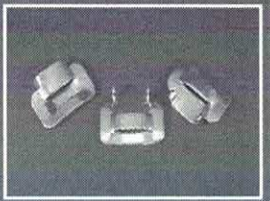

# BUCKLES

Description	Item #	Width	Weight Per Box	Units/Box
<b>Stainless Steel Buckles</b> <ul style="list-style-type: none"> <li>• Stainless Steel 304</li> <li>• Accommodate a single or double wrap of band</li> <li>• Excellent for use where a heavy duty application is required</li> </ul>	BK34-SS	3/4"	1.7 lbs.	100
	BK58-SS	5/8"	1.7 lbs.	100
	BK12-SS	1/2"	1.7 lbs.	100