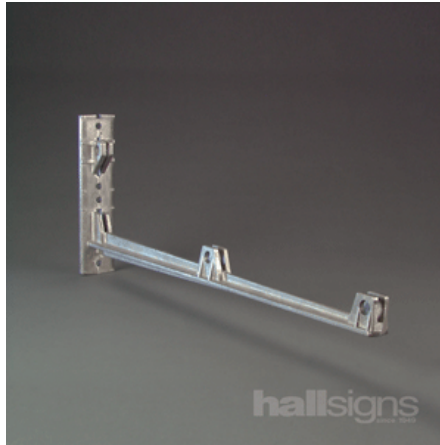

Browse By Categories

Home > Installation > Sign Brackets

Prev Next

- Signs
- Sign Blanks
- Die Cuts, Roll Goods and Border Tapes
- Installation
- Work Zone & Pavement
- Specialty
- Creative Solutions
- Shop by Industry

#800 Metro Wing Bracket

Item Id: 400-016000

Availability: Usually Ships in 1 to 2 Business Days

24" Wing Arm Bracket Support

Price: \$16.25

Quantity

Add to Cart

Rate this item | Tell a friend

Share |

Follow us online!

Like

Follow @hallsigns

- [Product Features](#)

This bracket kit includes sign-to-bracket hardware. Bracket-to-surface hardware is not included. Necessary hardware items will vary based upon your installation requirements.

The enhanced #800 wing bracket provides horizontal support 24" inches along the blade and features a slot wide enough to accommodate extruded signs. Signs are secured with three 5/16" standard set screws at critical points along the sign - the bracket is drilled and tapped with three each 5/16" holes opposite 9/16" no-tapped holes. This bracket also features a wider contact area where the bracket mounts to the pole, and channels to accommodate up to three bands of steel strapping. The #800 may be mounted on a wall, concrete, wood or any post with 3/4" strapping, bolts or lag screws or spikes (not included).