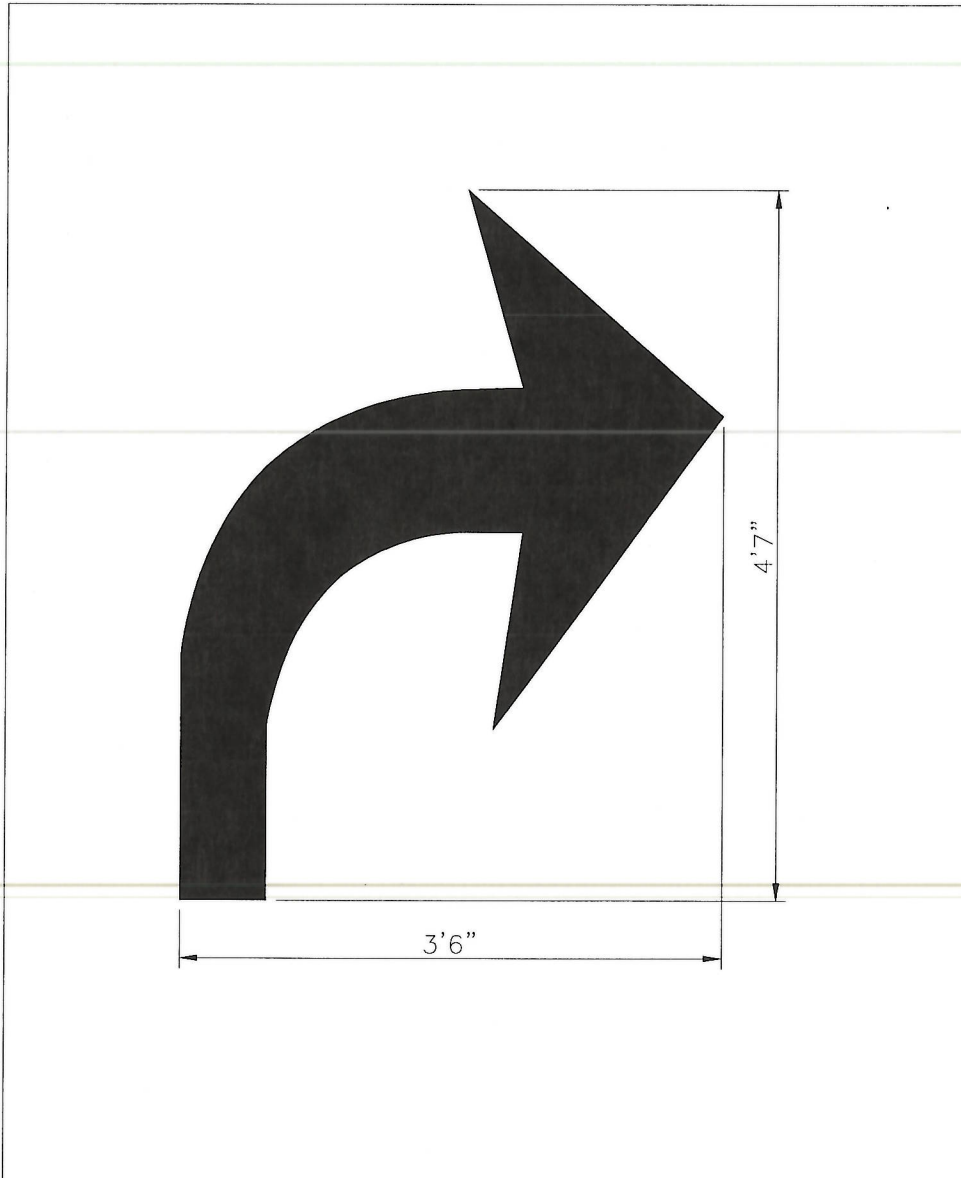

Dimensioned drawing

Dimensions in mm

Description: Bike Turn Arrow Right 1397 x 1069 mm (4'7" x 3'6")	Color:	Date: 2017.05.30	Rev date:
	Color:	Drawn by: ABM	Rev no: 00
 www.geveko-markings.com	Color:	Scale: 1:10	Std.no. US
	Approval: Approved	Item no: 9100054	Drawing no: 41113