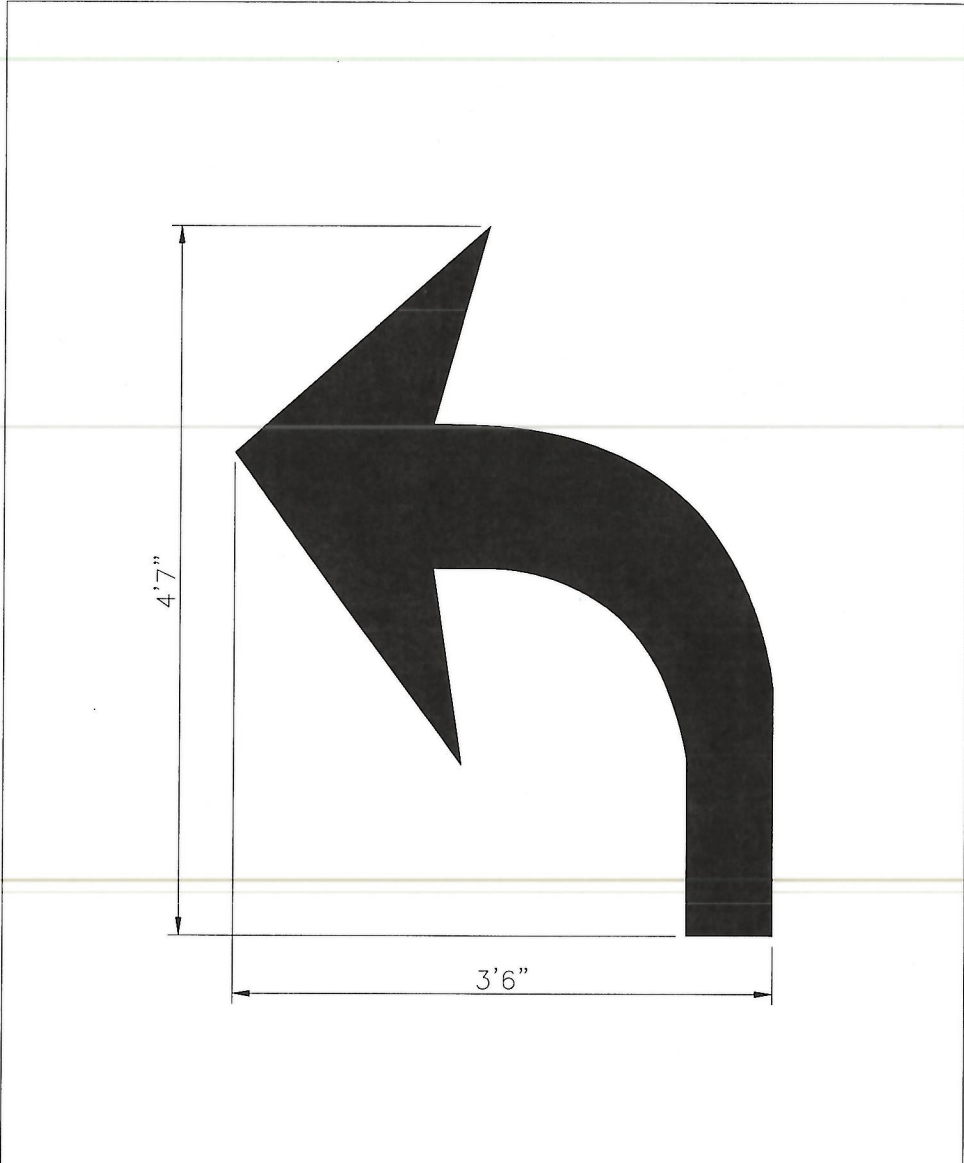

Dimensioned drawing

Dimensions in mm

©

Description: Bike Turn Arrow left	Color:	Date: 2018.06.11	Rev date:
	Color:	Drawn by: IB	Rev no: 00
 www.geveko-markings.com	Color:	Scale: 1:10	Std.no. US
	Approval: For production	Item no: 9100346	Drawing no: 41344