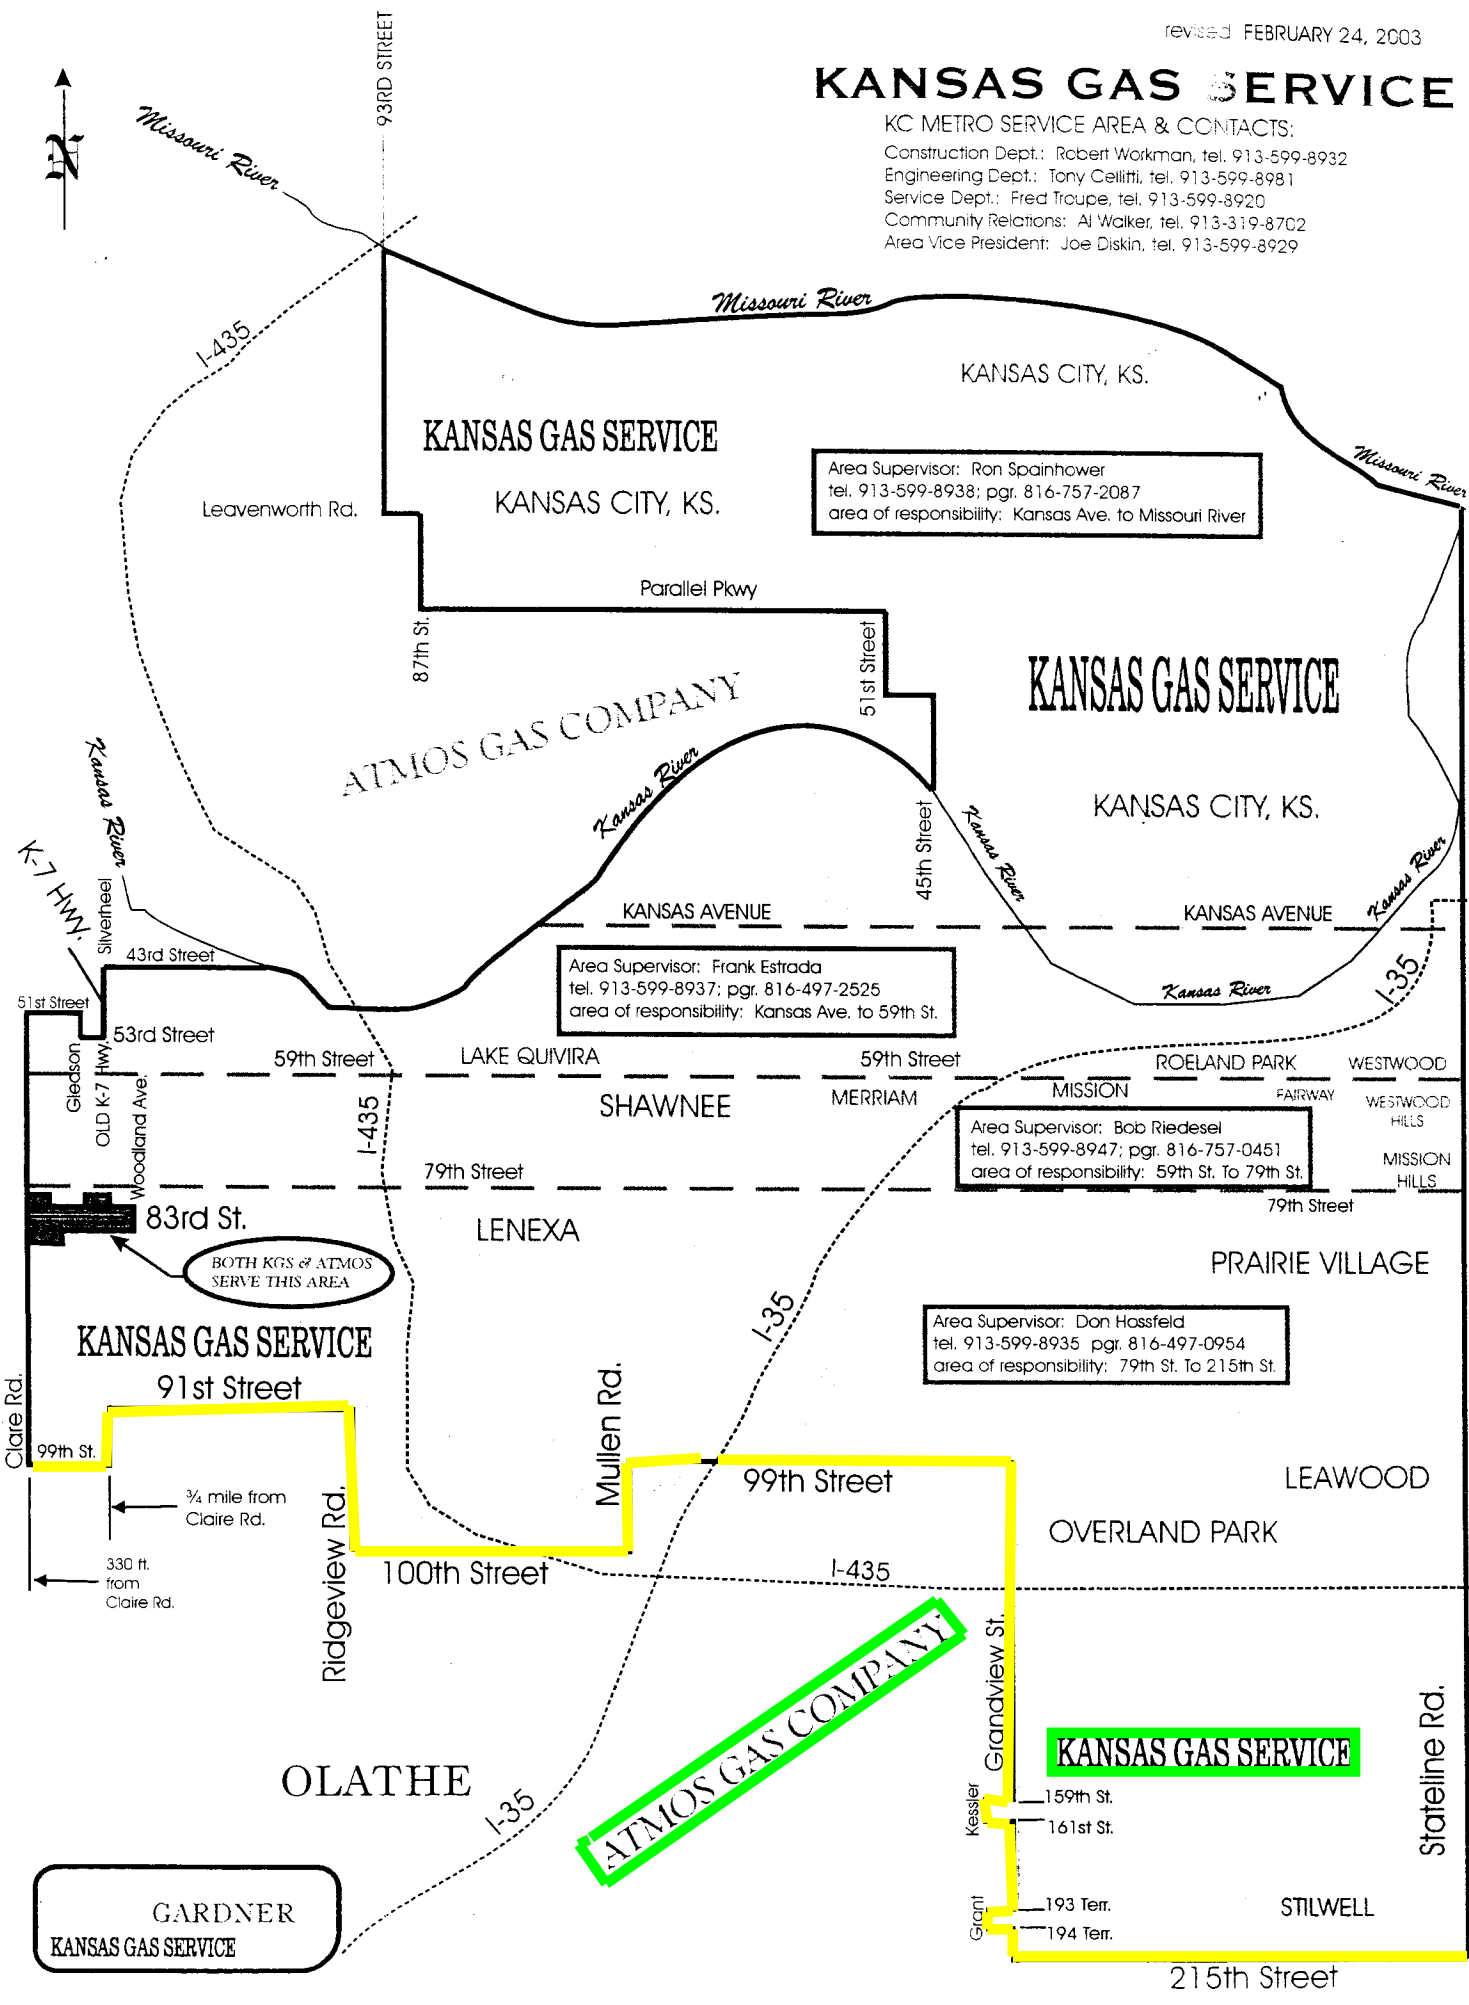

KANSAS GAS SERVICE

KC METRO SERVICE AREA & CONTACTS:

Construction Dept.: Robert Workman, tel. 913-599-8932
Engineering Dept.: Tony Cellitti, tel. 913-599-8981
Service Dept.: Fred Troupe, tel. 913-599-8920
Community Relations: Al Walker, tel. 913-319-8702
Area Vice President: Joe Diskin, tel. 913-599-8929

KANSAS GAS SERVICE

KANSAS CITY, KS.

Area Supervisor: Ron Spainhower
tel. 913-599-8938; pgr. 816-757-2087
area of responsibility: Kansas Ave. to Missouri River

KANSAS GAS SERVICE

KANSAS CITY, KS.

Area Supervisor: Frank Estrada
tel. 913-599-8937; pgr. 816-497-2525
area of responsibility: Kansas Ave. to 59th St.

Area Supervisor: Bob Riedesel
tel. 913-599-8947; pgr. 816-757-0451
area of responsibility: 59th St. To 79th St.

Area Supervisor: Don Hassfeld
tel. 913-599-8935 pgr. 816-497-0954
area of responsibility: 79th St. To 215th St.

KANSAS GAS SERVICE

91st Street

99th St.
← 3/4 mile from
Claire Rd.

← 330 ft.
from
Claire Rd.

OLATHE

GARDNER
KANSAS GAS SERVICE

ATMOS GAS COMPANY

KANSAS GAS SERVICE

LEAWOOD

OVERLAND PARK

STILWELL

215th Street