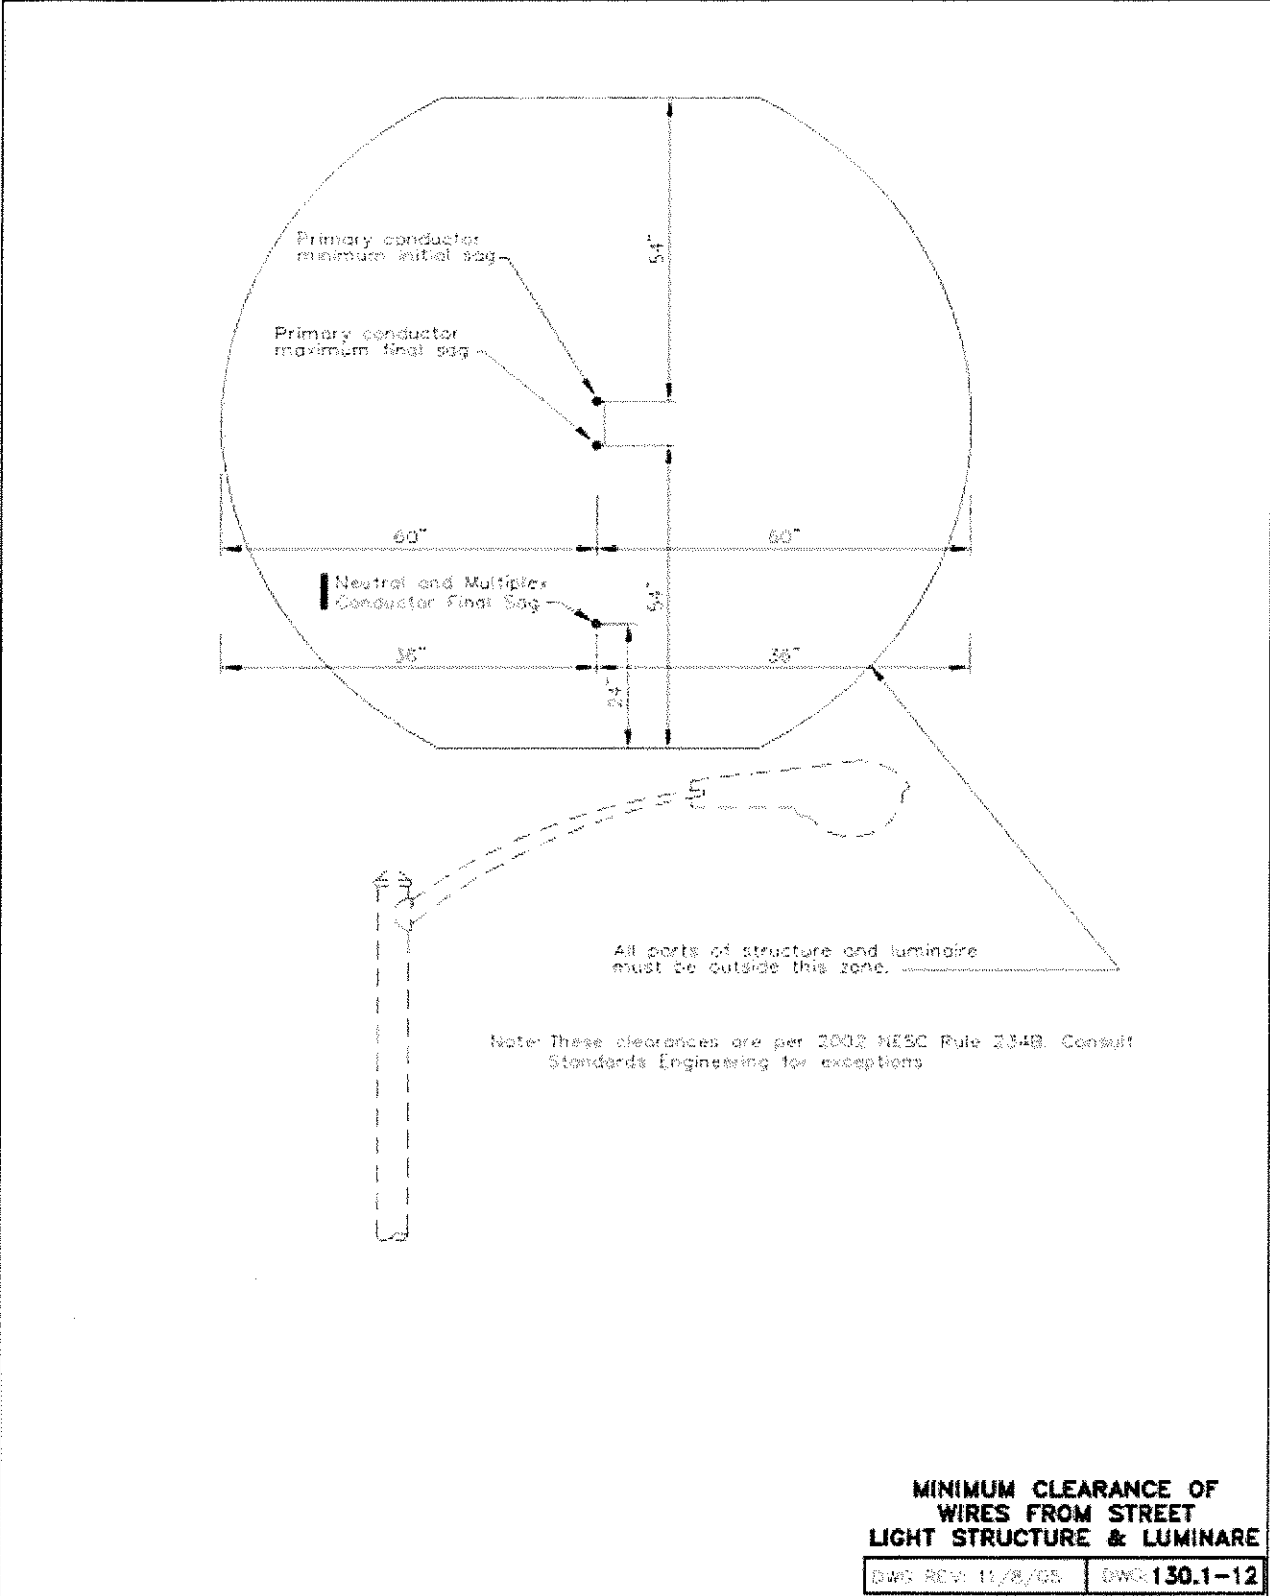

# Construction Standard 130-1-12

Published on 06/01/2015. ©2015 Kansas City Power & Light. All Rights Reserved.