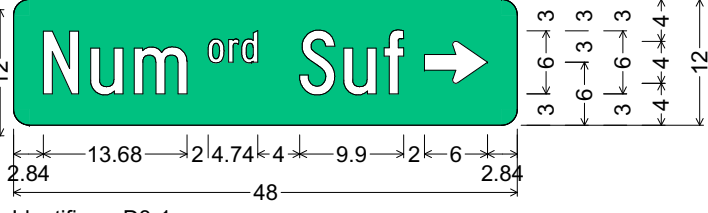

Identifier : D3-1
 Sign Type : Ground Mount
 1.500" Radius, 0.000" Border, White on Green;
 Standard Arrow Custom 0.000" X 4.000" 180°;
 "Num" C 2K; "ord" C 2K; "Suf" C 2K;
 Table of distances between letter and object lefts.

2.840	←	N	u	m	o	r	d
8.000	4.500	4.140	7.040	1.980	1.230		
5.530	S	u	f				
4.200	3.840	1.860	2.840				

Identifier : D3-1
 Sign Type : Ground Mount
 1.500" Radius, 0.000" Border, White on Green;
 "Num" C 2K; "ord" C 2K; "Suf" C 2K;
 Table of distances between letter and object lefts.

3.840	N	u	m	o	r	d
4.500	4.140	7.040	1.980	1.230		
5.530	S	u	f			
4.200	3.840	1.860	3.840			

Identifier : D3-1
 Sign Type : Ground Mount
 1.500" Radius, 0.000" Border, White on Green;
 "Num" C 2K; "ord" C 2K; "Suf" C 2K;
 Standard Arrow Custom 0.000" X 4.000" 0°;
 Table of distances between letter and object lefts.