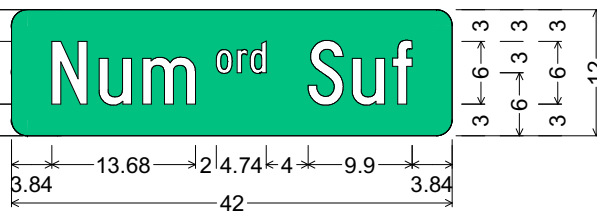

Identifier : D3-1
 Sign Type : Ground Mount
 1.500" Radius, 0.000" Border, White on Green;
 Standard Arrow Custom 0.000" X 4.000" 180°;
 "Num" C 2K; "ord" C 2K; "Suf" C 2K;
 Table of distances between letter and object lefts.

2.840	←	N	u	m	o	r	d
8.000	4.500	4.140	7.040	1.980	1.230		
5.530	S	u	f				
4.200	3.840	1.860	2.840				

Identifier : D3-1
 Sign Type : Ground Mount
 1.500" Radius, 0.000" Border, White on Green;
 "Num" C 2K; "ord" C 2K; "Suf" C 2K;
 Table of distances between letter and object lefts.

3.840	N	u	m	o	r	d
4.500	4.140	7.040	1.980	1.230		
5.530	S	u	f			
4.200	3.840	1.860	3.840			

Identifier : D3-1
 Sign Type : Ground Mount
 1.500" Radius, 0.000" Border, White on Green;
 "Num" C 2K; "ord" C 2K; "Suf" C 2K;
 Standard Arrow Custom 0.000" X 4.000" 0°;
 Table of distances between letter and object lefts.